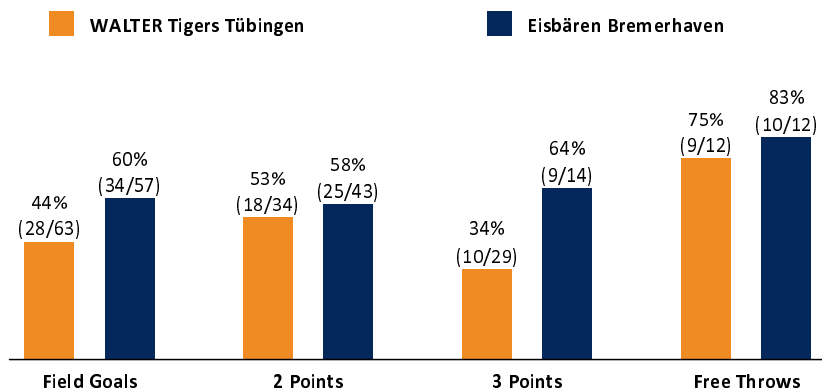

BRE - Eisbären Bremerhaven (Coach: WOLTMANN Arne)

No.	Name	Min	PTS	2 Points	3 Points	Field Goals	Free Throws	OR	DR	TR	AS	ST	TO	BS	SB	PF	FD	EFF	+/-
2	JOHNSON Dominique	23:26	7	0/1 (0%)	1/1 (100%)	1/2 (50%)	4/4 (100%)		4	4	1		3			3	8	10	
3	KESSENS Michael	10:01	8	4/4 (100%)		4/4 (100%)		1	1	2			4	1		3		7	-3
7	BREITLAUCH Adrian	4:54	3		1/1 (100%)	1/1 (100%)			1	1								4	-2
*8	BERHANEMESKEL Johnny	31:38	17	3/5 (60%)	3/6 (50%)	6/11 (55%)	2/2 (100%)	1	1	2	4	1	1		1	2	3	18	12
*9	BLECK Fabian	17:11	2	0/1 (0%)		0/1 (0%)	2/2 (100%)	1	2	3	1		2			5	1	3	6
*10	HULLS Jordan	31:19	12	3/8 (38%)	2/2 (100%)	5/10 (50%)		1	2	3	5		1		1		2	14	15
12	BUSSEY Tre	15:35	9	3/4 (75%)	1/2 (50%)	4/6 (67%)			1	1	1				1	1	9	-2	
14	ELLIOTT Ivan	24:41	4	2/4 (50%)	0/1 (0%)	2/5 (40%)		1	2	3	1						5	5	
18	WENDT Lars	DNP																	
*33	BAPTISTE Carl	20:42	18	7/10 (70%)	1/1 (100%)	8/11 (73%)	1/2 (50%)	2	4	6	3	1	1		1	2	3	23	13
*41	GROSELLE Geoffrey	20:33	7	3/6 (50%)		3/6 (50%)	1/2 (50%)	3	4	7	3		1			3	5	12	6
Team / Coach								2	1	3								3	
Totals		200:00	87	25/43 (58%)	9/14 (64%)	34/57 (60%)	10/12 (83%)	12	23	35	19	2	13	1	3	16	18	106	12

TUB	BRE
11 / 13 / 24	12 / 23 / 35
19	19
18	16
16	18
5	13
6	2
26	46
13	18
2	3
5 (9:4)	14 (37:51)
6-0 (6:2)	8-0 (9:12)
	Lead Changes: 2
	Times Tied: 1

EASycREDIT-BBL.DE

Alle offiziellen Statistiken der easyCredit BBL, Daten, Rekorde uvm. gibt es auf easyCredit-BBL.de! News, Stats, Tabelle und Spielplan für unterwegs: Kostenfrei für iOS und Android in der offiziellen Liga-App!

TELEKOMSPORT.DE

Keinen Korb mehr verpassen - Alle Spiele der easyCredit BBL LIVE und in HD! Erleben sie jetzt das größte Basketball-Angebot Deutschlands zuhause und mobil! www.telekom sport.de

LEGEND
Min Minutes Played   DR Defensive Rebounds   AS Assists   BS Blocked Shots   PF Fouls   +/- Plus-Minus-Rating
DNP Did Not Play   OR Offensive Rebounds   ST Steals   SB Shots Blocked   FD Fouls Drawn   * Starters
PTS Points   TR Total Rebounds   TO Turnovers   EFF Efficiency = ((PTS + TR + AS + ST + BS) - ((FGA - FGM) + (FTA - FTM) + TO))