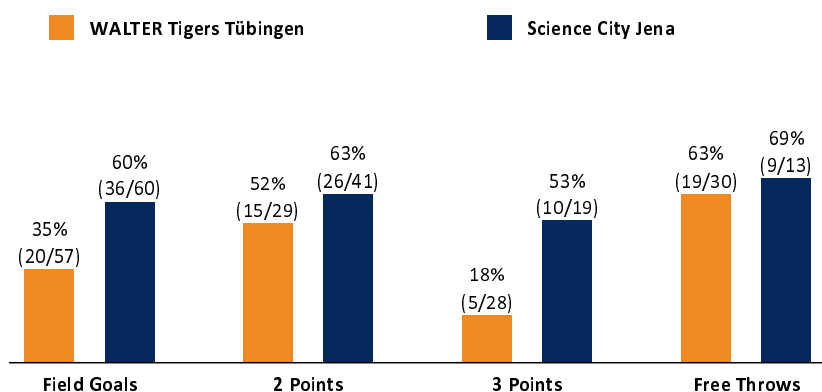

WALTER Tigers Tübingen 64 : 91

Science City Jena

Referee: KRAUSE Oliver
Umpires: FRÖLICH Henning / BOHN Andreas
Commissioner: MOLITOR Horst

Tübingen, Paul Horn-Arena, SA 7 APR 2018, 20:30, Game-ID: 21075

Scoreboard table showing Q1, Q2, Q3, Q4 scores for TUB and JEN.

TUB - WALTER Tigers Tübingen (Coach: FISCHER Mathias)

Main player statistics table for TUB, including columns for No., Name, Min, PTS, 2 Points, 3 Points, Field Goals, Free Throws, and various rebound/assist metrics.

JEN - Science City Jena (Coach: HARMSEN Björn)

Main player statistics table for JEN, including columns for No., Name, Min, PTS, 2 Points, 3 Points, Field Goals, Free Throws, and various rebound/assist metrics.

Summary statistics table comparing TUB and JEN across various categories like Rebounds, Assists, Fouls, etc.

EASYCREDIT-BBL.DE

Alle offiziellen Statistiken der easyCredit BBL, Daten, Rekorde uvm. gibt es auf easyCredit-BBL.de! News, Stats, Tabelle und Spielplan für unterwegs: Kostenfrei für iOS und Android in der offiziellen Liga-App!

TELEKOMSPORT.DE

Keinen Korb mehr verpassen - Alle Spiele der easyCredit BBL LIVE und in HD! Erleben sie jetzt das größte Basketball-Angebot Deutschlands zuhause und mobil! www.telekom sport.de

LEGEND: Min Minutes Played, DR Defensive Rebounds, AS Assists, BS Blocked Shots, PF Fouls, +/- Plus-Minus-Rating, DNP Did Not Play, OR Offensive Rebounds, ST Steals, SB Shots Blocked, FD Fouls Drawn, * Starters, PTS Points, TR Total Rebounds, TO Turnovers, EFF Efficiency = ((PTS + TR + AS + ST + BS) - ((FGA - FGM) + (FTA - FTM) + TO))