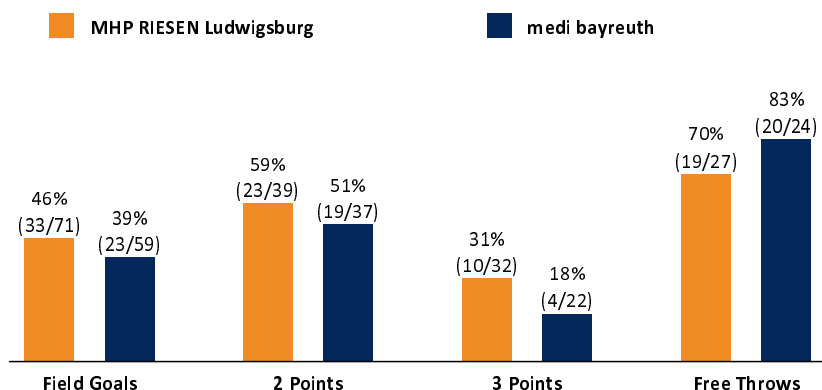

MHP RIESEN Ludwigsburg 95 : 70

medi bayreuth

Referee: FRITZ Clemens
Umpires: REITER Moritz / BITTNER Steve
Commissioner: GINTSCHEL Winfried

Attendance: 3.253
Ludwigsburg, MHP Arena, DI 15 MAI 2018, 20:30, Game-ID: 22011

Scoreboard table showing Q1, Q2, Q3, Q4 scores for LUD and BAY.

LUD - MHP RIESEN Ludwigsburg (Coach: PATRICK John)

Main player statistics table for Ludwigsburg including columns for No., Name, Min, PTS, 2 Points, 3 Points, Field Goals, Free Throws, OR, DR, TR, AS, ST, TO, BS, SB, PF, FD, EFF, +/-.

BAY - medi bayreuth (Coach: KORNER Raoul)

Main player statistics table for medi bayreuth including columns for No., Name, Min, PTS, 2 Points, 3 Points, Field Goals, Free Throws, OR, DR, TR, AS, ST, TO, BS, SB, PF, FD, EFF, +/-.

Summary statistics table comparing LUD and BAY across various categories like Rebounds, Assists, Fouls, etc.

EASycREDIT-BBL.DE

Alle offiziellen Statistiken der easycr Credit BBL, Daten, Rekorde uvm. gibt es auf easycr Credit-BBL.de! News, Stats, Tabelle und Spielplan für unterwegs: Kostenfrei für iOS und Android in der offiziellen Liga-App!

TELEKOMSPORT.DE

Keinen Korb mehr verpassen - Alle Spiele der easycr Credit BBL LIVE und in HD! Erleben sie jetzt das größte Basketball-Angebot Deutschlands zuhause und mobil! www.telekom sport.de

LEGEND: Min Minutes Played, DR Defensive Rebounds, AS Assists, BS Blocked Shots, PF Fouls, +/- Plus-Minus-Rating, DNP Did Not Play, OR Offensive Rebounds, ST Steals, SB Shots Blocked, FD Fouls Drawn, * Starters, PTS Points, TR Total Rebounds, TO Turnovers, EFF Efficiency = ((PTS + TR + AS + ST + BS) - ((FGA - FGM) + (FTA - FTM) + TO))