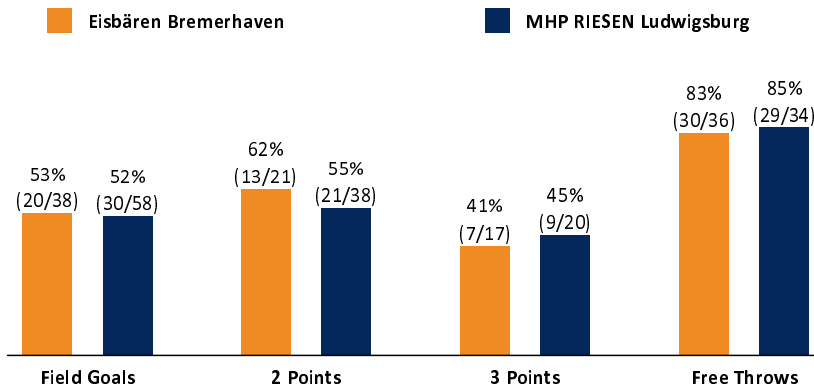

LUD - MHP RIESEN Ludwigsburg (Coach: PATRICK John)

No.	Name	Min	PTS	2 Points	3 Points	Field Goals	Free Throws	OR	DR	TR	AS	ST	TO	BS	SB	PF	FD	EFF	+/-	
*0	WALKUP Thomas	23:54	6	0/1 (0%)	2/3 (67%)	2/4 (50%)			5	5	5	3				2	1	17	19	
1	EVANS Dwayne	24:33	15	5/9 (56%)	0/1 (0%)	5/10 (50%)	5/6 (83%)	2	1	3			2			2	5	10	16	
*3	JOHNSON Kerron	27:02	14	2/4 (50%)	1/2 (50%)	3/6 (50%)	7/8 (88%)	1		1	4	2	2			4	9	15	9	
*4	McCRAV David	22:53	4	2/3 (67%)	0/3 (0%)	2/6 (33%)			2	2	2	2	1			4		5	18	
5	SEARS Justin	8:44	8	3/5 (60%)		3/5 (60%)	2/2 (100%)	1	1	2	1	1	1	1		5	3	10	4	
7	GESKE Niklas	9:38	3		1/1 (100%)	1/1 (100%)		1		1	1	1						6	-2	
10	PETER-McNEILLY Adika	24:23	21	2/3 (67%)	4/5 (80%)	6/8 (75%)	5/5 (100%)		2	2	4	2	1		1	3	2	26	25	
12	KOCH Florian	2:03	3		1/2 (50%)	1/2 (50%)										1		2	-3	
17	SERIC Mateo	1:36	0						1	1			1			2		0	-2	
*19	WALESKOWSKI Adam	22:27	8	4/8 (50%)	0/1 (0%)	4/9 (44%)		2	1	3	2				2	4	1	8	2	
23	COOK Elgin	13:39	7	1/1 (100%)	0/1 (0%)	1/2 (50%)	5/6 (83%)					2	2			3	4	5	-3	
*32	THIEMANN Johannes	19:08	9	2/4 (50%)	0/1 (0%)	2/5 (40%)	5/7 (71%)	3	2	5	1	1	1		1	3	4	10	22	
Team / Coach								3		3							3			
Totals			200:00	98	21/38 (55%)	9/20 (45%)	30/58 (52%)	29/34 (85%)	13	15	28	20	14	11	1	4	33	29	117	21

BRE	Rebounds OR/DR/TR	LUD
6 / 17 / 23		13 / 15 / 28
16	Assists	20
31	Fouls	33
32	Fouls Drawn	29
22	Turnovers	11
4	Steals	14
22	Points in the Paint	34
4	Second Chance Points	14
2	Fast Break Points	10
1 (2:1)	Biggest Lead	24 (70:94)
7-0 (20:22)	Biggest Scoring Run	10-0 (2:11)
	Lead Changes:	2
	Times Tied:	0

EASycREDIT-BBL.DE

Alle offiziellen Statistiken der easyCredit BBL, Daten, Rekorde uvm. gibt es auf easyCredit-BBL.de! News, Stats, Tabelle und Spielplan für unterwegs: Kostenfrei für iOS und Android in der offiziellen Liga-App!

TELEKOMSPORT.DE

Keinen Korb mehr verpassen - Alle Spiele der easyCredit BBL LIVE und in HD! Erleben sie jetzt das größte Basketball-Angebot Deutschlands zuhause und mobil! www.telekomport.de

LEGEND
Min Minutes Played   DR Defensive Rebounds   AS Assists   BS Blocked Shots   PF Fouls   +/- Plus-Minus-Rating
DNP Did Not Play   OR Offensive Rebounds   ST Steals   SB Shots Blocked   FD Fouls Drawn   * Starters
PTS Points   TR Total Rebounds   TO Turnovers   EFF Efficiency = ((PTS + TR + AS + ST + BS) - ((FGA - FGM) + (FTA - FTM) + TO))