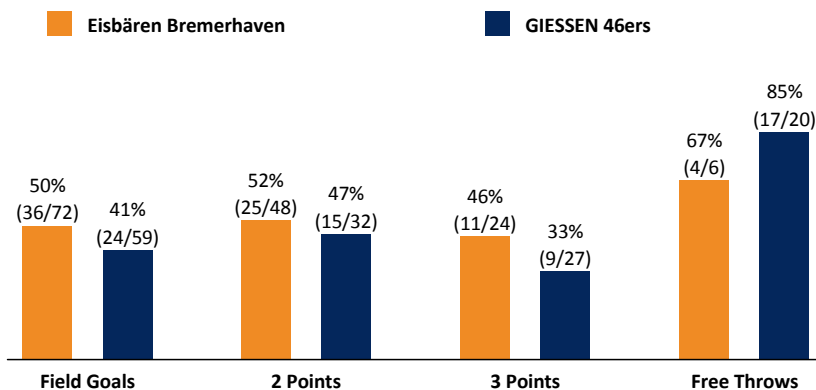

GIE - GIESSEN 46ers (Coach: FREYER Ingo)

No.	Name	Min	PTS	2 Points	3 Points	Field Goals	Free Throws	OR	DR	TR	AS	ST	TO	BS	SB	PF	FD	EFF	+/-	
5	TAYLOR Jeril	21:42	4	1/4 (25%)	0/3 (0%)	1/7 (14%)	2/2 (100%)		6	6	2	1	2		1	1	2	5	-10	
6	AGVA Mahir	14:35	12	2/5 (40%)	2/3 (67%)	4/8 (50%)	2/2 (100%)	1		1					1	1	2	9	-6	
8	PJANIC Alen	2:58	0													1		0	-3	
10	LANDIS Max	21:54	9	0/2 (0%)	3/6 (50%)	3/8 (38%)			2	2	3	1	2			1	1	8	-4	
*11	DAVIS Darwin	23:34	3	0/2 (0%)	1/4 (25%)	1/6 (17%)			2	2		2	4			1	1	-2	-16	
12	OKPARA Leon Iduma	2:21	2	1/1 (100%)		1/1 (100%)												2	1	
*13	LISCHKA Benjamin	27:32	9	1/1 (100%)	2/2 (100%)	3/3 (100%)	1/2 (50%)		2	2	5					4	3	15	-12	
*20	HOLLINS Austin	25:30	12	3/5 (60%)	1/3 (33%)	4/8 (50%)	3/3 (100%)		1	1	5	1	1	1	2	2	2	15	-3	
*21	ABRAMS Jamar	19:56	5	1/2 (50%)	0/2 (0%)	1/4 (25%)	3/4 (75%)	2	2	4		1	1		1	1	2	5	-3	
25	MARIN Mauricio	6:57	3	1/1 (100%)	0/1 (0%)	1/2 (50%)	1/1 (100%)				1	1					1	4	4	
34	OKAO Anthony	2:21	0		0/1 (0%)	0/1 (0%)			1	1						1		0	1	
*54	BRYANT John	30:40	15	5/9 (56%)	0/2 (0%)	5/11 (45%)	5/6 (83%)	3	7	10	3		2	1		2	7	20	-14	
Team / Coach								1	5	6			2				4			
Totals			200:00	74	15/32 (47%)	9/27 (33%)	24/59 (41%)	17/20 (85%)	7	28	35	19	7	14	2	5	14	21	85	-13

BRE	GIE
10 / 28 / 38	7 / 28 / 35
19	19
21	14
14	21
10	14
9	7
38	24
12	8
2	2
15 (87:72)	11 (41:52)
9-0 (50:52)	7-0 (26:33)
Lead Changes: 10	
Times Tied: 3	

EASycRedit-BBL.de

Alle offiziellen Statistiken der easyCredit BBL, Daten, Rekorde uvm. gibt es auf easyCredit-BBL.de! News, Stats, Tabelle und Spielplan für unterwegs: Kostenfrei für iOS und Android in der offiziellen Liga-App!

TELEKOMSPORT.de

Keinen Korb mehr verpassen - Alle Spiele der easyCredit BBL LIVE und in HD! Erleben sie jetzt das größte Basketball-Angebot Deutschlands zuhause und mobil! www.telekomSport.de

LEGEND
Min Minutes Played   DR Defensive Rebounds   AS Assists   BS Blocked Shots   PF Fouls   +/- Plus-Minus-Rating
DNP Did Not Play   OR Offensive Rebounds   ST Steals   SB Shots Blocked   FD Fouls Drawn   * Starters
PTS Points   TR Total Rebounds   TO Turnovers   EFF Efficiency = ((PTS + TR + AS + ST + BS) - ((FGA - FGM) + (FTA - FTM) + TO))