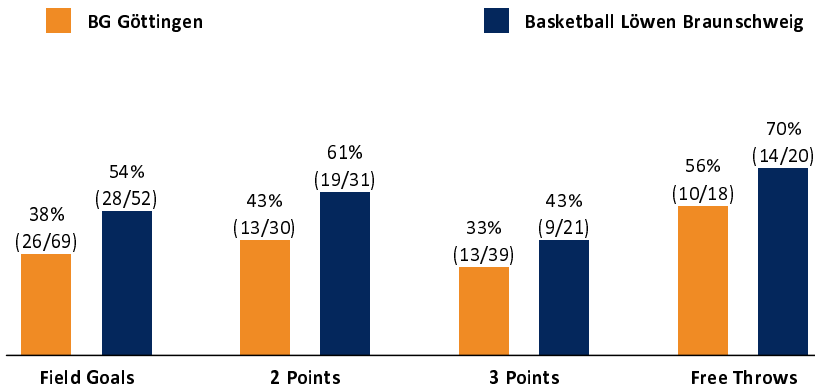

BG Göttingen

75 : 79

Basketball Löwen Braunschweig

Referee: REITER Moritz
Umpires: FRÖLICH Henning / FINGERLING Stefan
Commissioner: JANZEN Sascha

Attendance: 3.447
Göttingen, Sparkassen-Arena / LOKHALLE, SA 18 NOV 2017, 18:00, Game-ID: 20908

Scoreboard table showing Q1, Q2, Q3, Q4 scores for GOT and BRA.

GOT - BG Göttingen (Coach: ROIJAKKERS Johan)

Main player statistics table for GOT, including columns for No., Name, Min, PTS, 2 Points, 3 Points, Field Goals, Free Throws, OR, DR, TR, AS, ST, TO, BS, SB, PF, FD, EFF, +/-.

BRA - Basketball Löwen Braunschweig (Coach: MENZ Frank)

Main player statistics table for BRA, including columns for No., Name, Min, PTS, 2 Points, 3 Points, Field Goals, Free Throws, OR, DR, TR, AS, ST, TO, BS, SB, PF, FD, EFF, +/-.

Summary statistics table comparing GOT and BRA across various categories like Rebounds, Assists, Fouls, etc.

EASycREDIT-BBL.DE

Alle offiziellen Statistiken der easycrredit BBL, Daten, Rekorde uvm. gibt es auf easycrredit-BBL.de! News, Stats, Tabelle und Spielplan für unterwegs: Kostenlos für iOS und Android in der offiziellen Liga-App!

TELEKOMSPORT.DE

Keinen Korb mehr verpassen - Alle Spiele der easycrredit BBL LIVE und in HD! Erleben sie jetzt das größte Basketball-Angebot Deutschlands zuhause und mobil! www.telekom sport.de

LEGEND
Min Minutes Played, DR Defensive Rebounds, AS Assists, BS Blocked Shots, PF Fouls, +/- Plus-Minus-Rating
DNP Did Not Play, OR Offensive Rebounds, ST Steals, SB Shots Blocked, FD Fouls Drawn, * Starters
PTS Points, TR Total Rebounds, TO Turnovers, EFF Efficiency = ((PTS + TR + AS + ST + BS) - ((FGA - FGM) + (FTA - FTM) + TO))