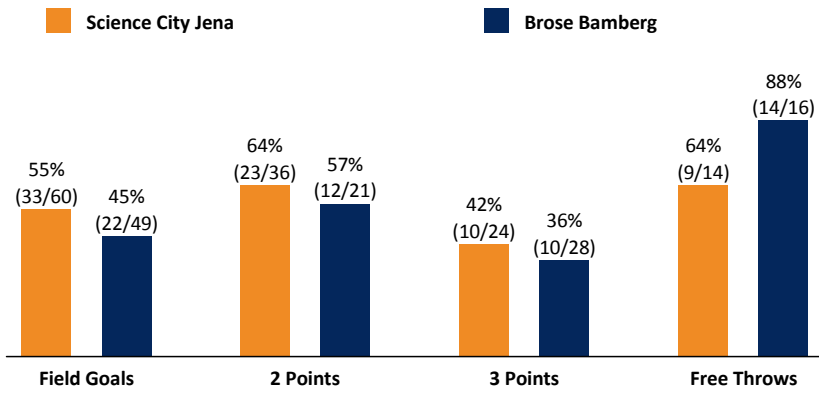

BAM - Brose Bamberg (Coach: TRINCHIERI Andrea)

No.	Name	Min	PTS	2 Points	3 Points	Field Goals	Free Throws	OR	DR	TR	AS	ST	TO	BS	SB	PF	FD	EFF	+/-
*0	HACKETT Daniel	23:53	10	2/3 (67%)	1/2 (50%)	3/5 (60%)	3/3 (100%)	1	2	3	3		2			2	4	12	-9
*2	HICKMAN Ricky	31:20	16	2/3 (67%)	4/7 (57%)	6/10 (60%)			1	1	3		1			4		15	-4
*3	WRIGHT Dorell	26:51	11	1/3 (33%)	3/7 (43%)	4/10 (40%)		2	2	4		1	1			2		9	-16
6	ZISIS Nikolaos	22:22	6	1/2 (50%)	0/2 (0%)	1/4 (25%)	4/4 (100%)				2		1			3	5	4	-9
8	STAIGER Lucca	8:47	0		0/3 (0%)	0/3 (0%)			3	3			1			3	2	-1	-9
12	LO Maodo	19:53	3		1/4 (25%)	1/4 (25%)					2					1		2	-14
*16	OLINDE Louis	17:06	8	2/4 (50%)	1/2 (50%)	3/6 (50%)	1/1 (100%)		5	5	1		1	1		2	3	11	0
17	EDIGIN Eddy	0:42	0															0	3
18	TARAS Tibor	DNP																	
21	RUBIT Augustine	27:06	4	0/1 (0%)	0/1 (0%)	0/2 (0%)	4/6 (67%)	1	1	2	2		3	1		3	6	2	-15
42	MUSLI Dejan	5:00	0						1	1			1				1	0	-9
*43	RADOSEVIC Leon	17:00	10	4/5 (80%)		4/5 (80%)	2/2 (100%)										1	9	-3
Team / Coach									3	3							3		
Totals		200:00	68	12/21 (57%)	10/28 (36%)	22/49 (45%)	14/16 (88%)	4	18	22	13	1	11	2		20	22	66	-17

JEN	BAM
10 / 23 / 33	4 / 18 / 22
27	13
22	20
20	22
7	11
6	1
32	12
8	8
8	
24 (83:59)	3 (0:3)
11-0 (60:44)	7-0 (16:17)
	7
	4

EASycREDIT-BBL.DE

Alle offiziellen Statistiken der easyCredit BBL, Daten, Rekorde uvm. gibt es auf easyCredit-BBL.de! News, Stats, Tabelle und Spielplan für unterwegs: Kostenfrei für iOS und Android in der offiziellen Liga-App!

TELEKOMSPORT.DE

Keinen Korb mehr verpassen - Alle Spiele der easyCredit BBL LIVE und in HD! Erleben sie jetzt das größte Basketball-Angebot Deutschlands zuhause und mobil! www.telekom sport.de

LEGEND
Min Minutes Played   DR Defensive Rebounds   AS Assists   BS Blocked Shots   PF Fouls   +/- Plus-Minus-Rating
DNP Did Not Play   OR Offensive Rebounds   ST Steals   SB Shots Blocked   FD Fouls Drawn   * Starters
PTS Points   TR Total Rebounds   TO Turnovers   EFF Efficiency = ((PTS + TR + AS + ST + BS) - ((FGA - FGM) + (FTA - FTM) + TO))