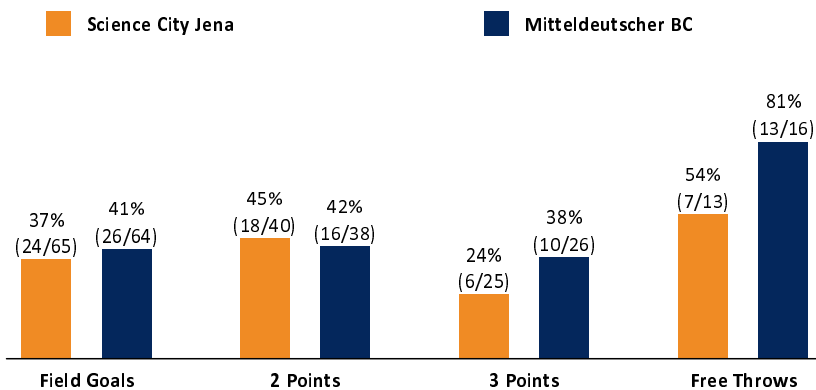

MBC - Mitteldeutscher BC (Coach: JOVOVIC Igor)

No.	Name	Min	PTS	2 Points	3 Points	Field Goals	Free Throws	OR	DR	TR	AS	ST	TO	BS	SB	PF	FD	EFF	+/-	
1	HATTEN Marcus	19:20	5	2/4 (50%)	0/3 (0%)	2/7 (29%)	1/1 (100%)		3	3	2	1	1				2	5	-5	
*2	JONES Lamont	31:34	20	4/10 (40%)	4/8 (50%)	8/18 (44%)			3	3	5	1	4			2	4	15	21	
6	SCHWARZ Malte	2:44	0		0/2 (0%)	0/2 (0%)						1	1			1		-2	-1	
7	KERUSCH Sergio	18:37	6	3/4 (75%)		3/4 (75%)	0/1 (0%)	4	2	6			2			3	2	8	2	
*12	PANTELIC Djordje	21:43	5	1/2 (50%)		1/2 (50%)	3/4 (75%)	1	3	4		3	3	1		5	4	8	9	
*13	DRENOVAC Djordje	36:12	11	0/3 (0%)	3/6 (50%)	3/9 (33%)	2/2 (100%)		5	5	2	2	1		1	2	2	13	12	
*15	PINKINS Kruize	21:23	16	5/11 (45%)	0/1 (0%)	5/12 (42%)	6/7 (86%)	5	1	6		1	1			5	4	14	12	
18	GLOGER Till	7:40	0	0/1 (0%)		0/1 (0%)			1	1						1		0	-6	
20	NIEDERMANN Jonas	DNP																		
*21	WARREN Andrew	30:10	12	1/2 (50%)	3/6 (50%)	4/8 (50%)	1/1 (100%)		2	2	2	1	1			1	2	12	15	
44	TURUDIC Benedikt	10:37	0	0/1 (0%)		0/1 (0%)		1	1	2			1	1		2		1	11	
Team / Coach								2	2	4							4			
Totals			200:00	75	16/38 (42%)	10/26 (38%)	26/64 (41%)	13/16 (81%)	13	23	36	11	10	15	2	1	22	20	78	14

JEN	MBC
18 / 25 / 43	Rebounds OR/DR/TR 13 / 23 / 36
10	Assists 11
20	Fouls 22
21	Fouls Drawn 20
19	Turnovers 15
8	Steals 10
28	Points in the Paint 20
13	Second Chance Points 8
15	Fast Break Points 15
6 (34:28)	Biggest Lead 14 (61:75)
8-0 (15:15)	Biggest Scoring Run 8-0 (52:61)
	Lead Changes: 14
	Times Tied: 6

EASYCREDIT-BBL.DE

Alle offiziellen Statistiken der easyCredit BBL, Daten, Rekorde uvm. gibt es auf easyCredit-BBL.de! News, Stats, Tabelle und Spielplan für unterwegs: Kostenfrei für iOS und Android in der offiziellen Liga-App!

TELEKOMSPORT.DE

Keinen Korb mehr verpassen - Alle Spiele der easyCredit BBL LIVE und in HD! Erleben sie jetzt das größte Basketball-Angebot Deutschlands zuhause und mobil! www.telekom sport.de

LEGEND
Min Minutes Played   DR Defensive Rebounds   AS Assists   BS Blocked Shots   PF Fouls   +/- Plus-Minus-Rating
DNP Did Not Play   OR Offensive Rebounds   ST Steals   SB Shots Blocked   FD Fouls Drawn   * Starters
PTS Points   TR Total Rebounds   TO Turnovers   EFF Efficiency = ((PTS + TR + AS + ST + BS) - ((FGA - FGM) + (FTA - FTM) + TO))