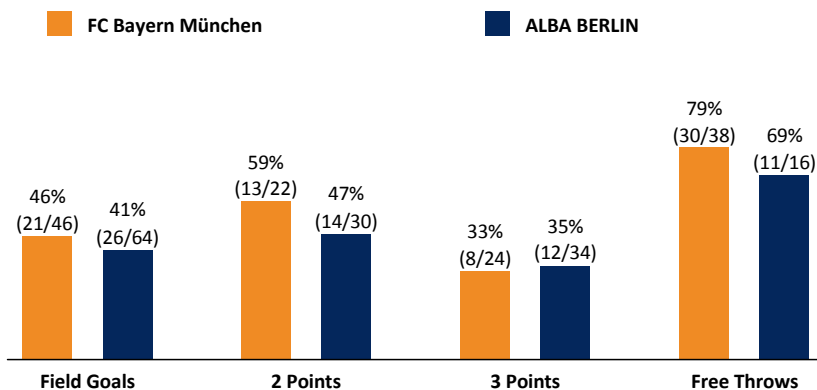

FC Bayern München

80 : 75

ALBA BERLIN

Referee: LOTTERMOSER R.
Umpires: REITER M. / MATIP M.
Commissioner: ESSER N.

ULM, ratiopharm Arena, SO 18 FEB 2018, 15:00, Game-ID: 21560

Scoreboard table showing quarter scores (Q1-Q4) for FCB and BER.

FCB - FC Bayern München (Coach: DJORDJEVIC Aleksandar)

Main player statistics table for FC Bayern München including columns for No., Name, Min, PTS, 2 Points, 3 Points, Field Goals, Free Throws, and various rebound/assist metrics.

BER - ALBA BERLIN (Coach: GARCIA RENESES Alejandro)

Main player statistics table for ALBA BERLIN including columns for No., Name, Min, PTS, 2 Points, 3 Points, Field Goals, Free Throws, and various rebound/assist metrics.

Summary statistics table comparing FCB and BER across categories like Rebounds, Assists, Fouls, Turnovers, Steals, Points in the Paint, Second Chance Points, Fast Break Points, Biggest Lead, Biggest Scoring Run, Lead Changes, and Times Tied.

EASYCREDIT-BBL.DE

Alle offiziellen Statistiken der easycCredit BBL, Daten, Rekorde uvm. gibt es auf easyCredit-BBL.de! News, Stats, Tabelle und Spielplan für unterwegs: Kostenfrei für iOS und Android in der offiziellen Liga-App!

TELEKOMSPORT.DE

Keinen Korb mehr verpassen - Alle Spiele der easycCredit BBL LIVE und in HD! Erleben sie jetzt das größte Basketball-Angebot Deutschlands zuhause und mobil! www.telekomport.de

LEGEND: Min Minutes Played, DR Defensive Rebounds, AS Assists, BS Blocked Shots, PF Fouls, +/- Plus-Minus-Rating, DNP Did Not Play, OR Offensive Rebounds, ST Steals, SB Shots Blocked, FD Fouls Drawn, * Starters, PTS Points, TR Total Rebounds, TO Turnovers, EFF Efficiency = ((PTS + TR + AS + ST + BS) - ((FGA - FGM) + (FTA - FTM) + TO))