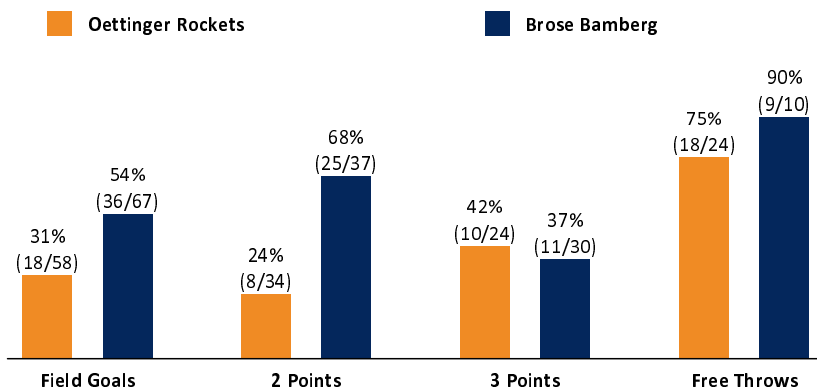

**BAM - Brose Bamberg** (Coach: TRINCHIERI Andrea)

No.	Name	Min	PTS	2 Points	3 Points	Field Goals	Free Throws	OR	DR	TR	AS	ST	TO	BS	SB	PF	FD	EFF	+/-
0	HACKETT Daniel	16:54	3		1/5 (20%)	1/5 (20%)					3	2	1			1	1	3	4
2	HICKMAN Ricky	21:31	9	3/6 (50%)	1/3 (33%)	4/9 (44%)			1	1	5	2			1	1		12	2
*6	ZISIS Nikolaos	23:59	9	3/5 (60%)	1/3 (33%)	4/8 (50%)			3	3	7	2	1			2		16	19
8	STAIGER Lucca	20:42	2	1/1 (100%)	0/3 (0%)	1/4 (25%)			2	2	1	1	1			4		2	1
*9	MITROVIC Luka	25:40	12	6/9 (67%)	0/1 (0%)	6/10 (60%)		5	4	9	2	1			2	1	1	20	18
11	MÜLLER Malik	2:56	0		0/1 (0%)	0/1 (0%)												-1	5
*12	LO Maodo	14:40	3		1/3 (33%)	1/3 (33%)		1	4	5	6	2				2		14	26
20	HARRIS Elias	3:44	2	1/1 (100%)		1/1 (100%)			2	2			1			1		3	2
21	RUBIT Augustine	12:19	9	2/3 (67%)	1/2 (50%)	3/5 (60%)	2/2 (100%)	1	3	4						1	3	11	5
33	HECKMANN Patrick	12:44	8	1/2 (50%)	2/3 (67%)	3/5 (60%)			1	1		1			1	1	1	8	-4
*43	RADOSEVIC Leon	25:33	19	6/7 (86%)		6/7 (86%)	7/8 (88%)		5	5	2			2		1	5	26	35
*44	TAYLOR Bryce	19:18	16	2/3 (67%)	4/6 (67%)	6/9 (67%)			1	1	1					2	2	15	27
Team / Coach									4	4								4	
Totals		200:00	92	25/37 (68%)	11/30 (37%)	36/67 (54%)	9/10 (90%)	7	30	37	27	11	4	2	4	17	13	133	28