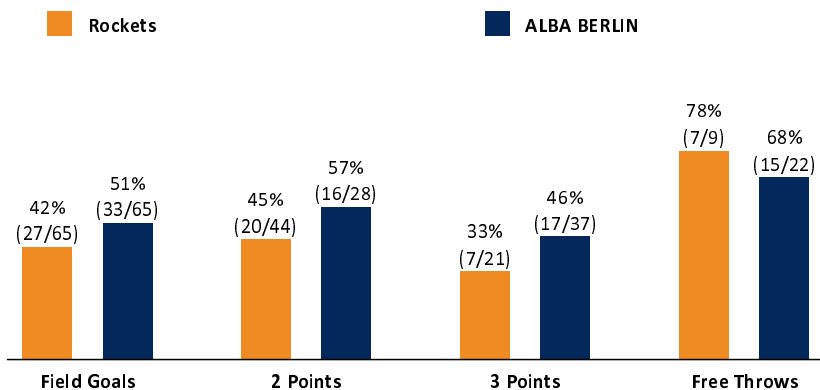

BER - ALBA BERLIN (Coach: GARCIA RENESES Alejandro)

No.	Name	Min	PTS	2 Points	3 Points	Field Goals	Free Throws	OR	DR	TR	AS	ST	TO	BS	SB	PF	FD	EFF	+/-
*3	SIVA Peyton	21:03	9	1/2 (50%)	2/6 (33%)	3/8 (38%)	1/2 (50%)				5	1	1			3	3	8	7
5	GIFFEY Niels	20:45	12	2/3 (67%)	2/4 (50%)	4/7 (57%)	2/2 (100%)	1	2	3	1	2	1			2	2	14	28
9	MATTISSECK Jonas	5:29	2	1/1 (100%)		1/1 (100%)			1	1	1		1			1		3	7
10	SCHNEIDER Tim	27:18	19	2/3 (67%)	4/4 (100%)	6/7 (86%)	3/4 (75%)	2	5	7						1	2	24	21
*11	VARGAS Akeem	8:01	4	2/2 (100%)	0/1 (0%)	2/3 (67%)		1		1	1						1	5	-7
13	GRIGONIS Marius	26:31	16	2/2 (100%)	3/8 (38%)	5/10 (50%)	3/4 (75%)	1	4	5	6			1		2	4	22	30
*21	BUTTERFIELD Spencer	23:26	17	1/3 (33%)	5/9 (56%)	6/12 (50%)		2		2	1	1	2			2	2	13	8
*42	CLIFFORD Dennis	20:19	4	2/5 (40%)		2/5 (40%)		2	5	7	1			1	2	3		10	15
*43	SIKMA Luke	25:11	7	2/6 (33%)	0/3 (0%)	2/9 (22%)	3/4 (75%)	2	5	7	8	2	4	1		2	4	13	12
44	PENO Stefan	21:57	8	1/1 (100%)	1/2 (50%)	2/3 (67%)	3/6 (50%)	1	6	7	6	1	3	1		2	4	16	29
Team / Coach								3	2	5			2					3	
Totals		200:00	98	16/28 (57%)	17/37 (46%)	33/65 (51%)	15/22 (68%)	15	30	45	30	7	14	4	2	18	22	131	30