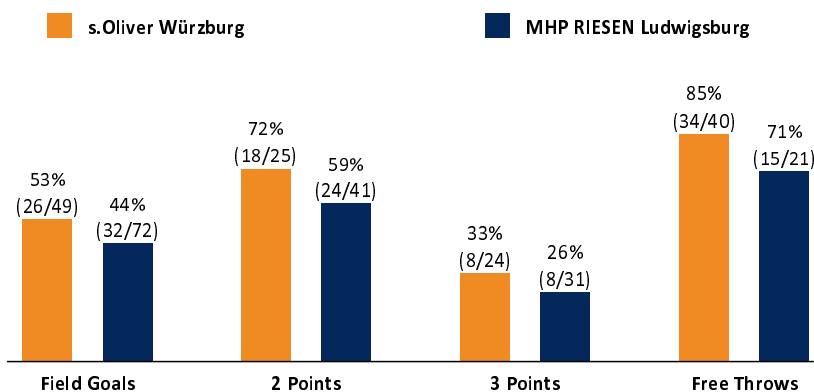

s.Oliver Würzburg

94 : 87 MHP RIESEN Ludwigsburg

Referee: REITER Moritz
Umpires: RODRIGUEZ Toni / GROLL Julian
Commissioner: LAUPRECHT Claus-Arwed

Attendance: 3.140
Würzburg, s.Oliver Arena, SA 23 DEZ 2017, 18:00, Game-ID: 20949

Summary table showing scores by quarter (Q1-Q4) for WUE and LUD.

WUE - s.Oliver Würzburg (Coach: BAUERMANN Dirk)

Main player statistics table for WUE, including columns for No., Name, Min, PTS, 2 Points, 3 Points, Field Goals, Free Throws, and various rebound/assist metrics.

Summary table comparing team statistics such as Rebounds, Assists, Fouls, Turnovers, Steals, Points in the Paint, Second Chance Points, Fast Break Points, Biggest Lead, Biggest Scoring Run, Lead Changes, and Times Tied.