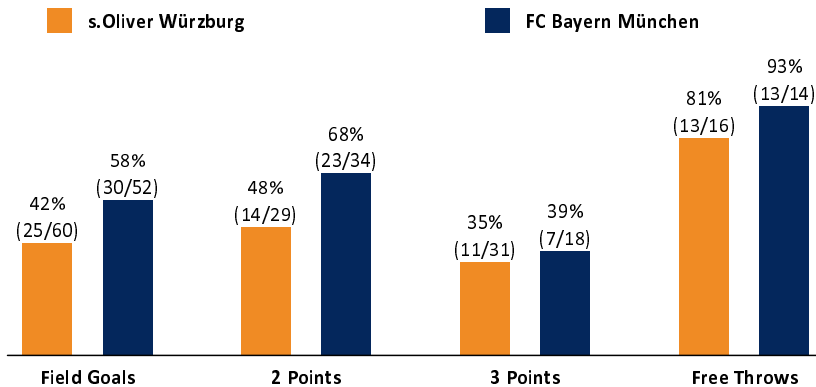

s.Oliver Würzburg

74 : 80

FC Bayern München

Referee: PANTHER Anne
Umpires: FRITZ Clemens / HEGEMANN Jens
Commissioner: LAUPRECHT Claus-Arwed

Würzburg, s.Oliver Arena, FR 26 JAN 2018, 20:30, Game-ID: 20988

Summary table showing scores for WUE and FCB across quarters Q1, Q2, Q3, and Q4.

WUE - s.Oliver Würzburg (Coach: BAUERMANN Dirk)

Main player statistics table for s.Oliver Würzburg, including columns for No., Name, Min, PTS, 2 Points, 3 Points, Field Goals, Free Throws, and various rebound and efficiency metrics.

FCB - FC Bayern München (Coach: DJORDJEVIC Aleksandar)

Main player statistics table for FC Bayern München, including columns for No., Name, Min, PTS, 2 Points, 3 Points, Field Goals, Free Throws, and various rebound and efficiency metrics.

Summary table comparing team statistics for WUE and FCB, including Rebounds, Assists, Fouls, Turnovers, Steals, Points in the Paint, Second Chance Points, Fast Break Points, Biggest Lead, Biggest Scoring Run, Lead Changes, and Times Tied.

EASYCREDIT-BBL.DE

Alle offiziellen Statistiken der easyCredit BBL, Daten, Rekorde uvm. gibt es auf easyCredit-BBL.de! News, Stats, Tabelle und Spielplan für unterwegs: Kostenfrei für iOS und Android in der offiziellen Liga-App!

TELEKOMSPORT.DE

Keinen Korb mehr verpassen - Alle Spiele der easyCredit BBL LIVE und in HD! Erleben sie jetzt das größte Basketball-Angebot Deutschlands zuhause und mobil! www.telekom sport.de

LEGEND: Min Minutes Played, DR Defensive Rebounds, AS Assists, BS Blocked Shots, PF Fouls, +/- Plus-Minus-Rating, DNP Did Not Play, OR Offensive Rebounds, ST Steals, SB Shots Blocked, FD Fouls Drawn, * Starters, PTS Points, TR Total Rebounds, TO Turnovers, EFF Efficiency = ((PTS + TR + AS + ST + BS) - ((FGA - FGM) + (FTA - FTM) + TO))