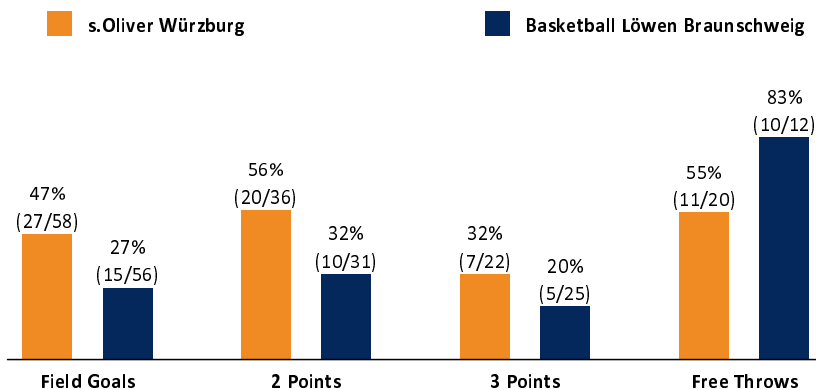

s.Oliver Würzburg

72 : 45

Basketball Löwen Braunschweig

Referee: RODRIGUEZ Toni
Umpires: HACK Johannes / KRÜPER Moritz
Commissioner: GINTSCHEL Winfried

Würzburg, s.Oliver Arena, SA 7 APR 2018, 20:30, Game-ID: 21072

Scoreboard table showing quarters Q1-Q4 for WUE and BRA.

WUE - s.Oliver Würzburg (Coach: BAUERMANN Dirk)

Main player statistics table for WUE including columns for No., Name, Min, PTS, 2 Points, 3 Points, Field Goals, Free Throws, OR, DR, TR, AS, ST, TO, BS, SB, PF, FD, EFF, +/-.

BRA - Basketball Löwen Braunschweig (Coach: MENZ Frank)

Main player statistics table for BRA including columns for No., Name, Min, PTS, 2 Points, 3 Points, Field Goals, Free Throws, OR, DR, TR, AS, ST, TO, BS, SB, PF, FD, EFF, +/-.

Summary statistics table comparing WUE and BRA across categories like Rebounds, Assists, Fouls, etc.

EASycREDIT-BBL.DE

Alle offiziellen Statistiken der easyCredit BBL, Daten, Rekorde uvm. gibt es auf easyCredit-BBL.de!

TELEKOMSPORT.DE

Keinen Korb mehr verpassen - Alle Spiele der easyCredit BBL LIVE und in HD!

LEGEND: Min Minutes Played, DR Defensive Rebounds, AS Assists, BS Blocked Shots, PF Fouls, +/- Plus-Minus-Rating, DNP Did Not Play, OR Offensive Rebounds, ST Steals, SB Shots Blocked, FD Fouls Drawn, * Starters, PTS Points, TR Total Rebounds, TO Turnovers, EFF Efficiency = ((PTS + TR + AS + ST + BS) - ((FGA - FGM) + (FTA - FTM) + TO))