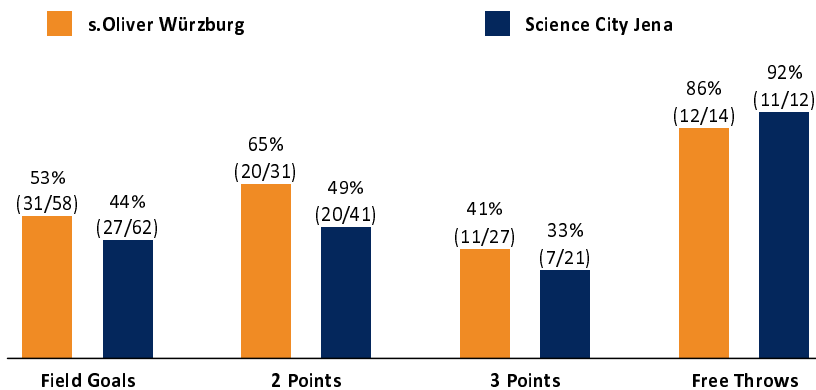

s.Oliver Würzburg

85 : 72

Science City Jena

Referee: MATIP Martin
Umpires: MADINGER Christof / HACK Johannes
Commissioner: GINTSCHEL Winfried

Würzburg, s.Oliver Arena, DO 19 APR 2018, 19:00, Game-ID: 21088

Scoreboard table showing Q1, Q2, Q3, Q4 scores for WUE and JEN.

WUE - s.Oliver Würzburg (Coach: BAUERMANN Dirk)

Main player statistics table for WUE, including columns for No., Name, Min, PTS, 2 Points, 3 Points, Field Goals, Free Throws, and various rebound/steal metrics.

JEN - Science City Jena (Coach: HARMSEN Björn)

Main player statistics table for JEN, including columns for No., Name, Min, PTS, 2 Points, 3 Points, Field Goals, Free Throws, and various rebound/steal metrics.

Summary statistics table comparing WUE and JEN across categories like Rebounds, Assists, Fouls, Turnovers, Steals, Points in the Paint, etc.

EASycRedit-BBL.DE

Alle offiziellen Statistiken der easyCredit BBL, Daten, Rekorde uvm. gibt es auf easyCredit-BBL.de! News, Stats, Tabelle und Spielplan für unterwegs: Kostenfrei für iOS und Android in der offiziellen Liga-App!

TELEKOMSPORT.DE

Keinen Korb mehr verpassen - Alle Spiele der easyCredit BBL LIVE und in HD! Erleben sie jetzt das größte Basketball-Angebot Deutschlands zuhause und mobil! www.telekomspord.de

LEGEND: Min Minutes Played, DR Defensive Rebounds, AS Assists, BS Blocked Shots, PF Fouls, +/- Plus-Minus-Rating, DNP Did Not Play, OR Offensive Rebounds, ST Steals, SB Shots Blocked, FD Fouls Drawn, * Starters, PTS Points, TR Total Rebounds, TO Turnovers, EFF Efficiency = ((PTS + TR + AS + ST + BS) - ((FGA - FGM) + (FTA - FTM) + TO))