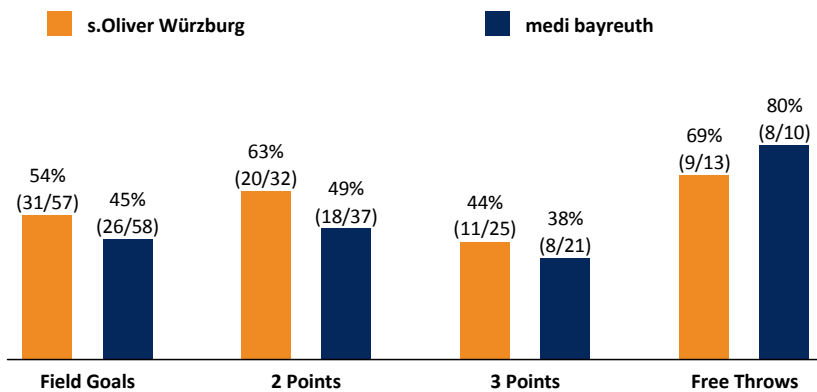

s.Oliver Würzburg

82 : 68

medi bayreuth

Referee: REITER Moritz
Umpires: FRÖHLICH Henning / HEGEMANN Jens
Commissioner: KINDERVATER Max

Würzburg, s.Oliver Arena, DI 1 MAI 2018, 15:00, Game-ID: 21130

Scoreboard table showing Q1, Q2, Q3, Q4 scores for WUE and BAY.

WUE - s.Oliver Würzburg (Coach: BAUERMANN Dirk)

Main player statistics table for WUE, including columns for No., Name, Min, PTS, 2 Points, 3 Points, Field Goals, Free Throws, and various rebound and steal metrics.

BAY - medi bayreuth (Coach: KORNER Raoul)

Main player statistics table for BAY, including columns for No., Name, Min, PTS, 2 Points, 3 Points, Field Goals, Free Throws, and various rebound and steal metrics.

Summary table comparing WUE and BAY on various metrics like Rebounds, Assists, Fouls, Turnovers, Steals, Points in the Paint, etc.

EASYCREDIT-BBL.DE

Alle offiziellen Statistiken der easyCredit BBL, Daten, Rekorde uvm. gibt es auf easyCredit-BBL.de! News, Stats, Tabelle und Spielplan für unterwegs: Kostenfrei für iOS und Android in der offiziellen Liga-App!

TELEKOMSPORT.DE

Keinen Korb mehr verpassen - Alle Spiele der easyCredit BBL LIVE und in HD! Erleben sie jetzt das größte Basketball-Angebot Deutschlands zuhause und mobil! www.telekomport.de

LEGEND: Min Minutes Played, DR Defensive Rebounds, AS Assists, BS Blocked Shots, PF Fouls, +/- Plus-Minus-Rating, DNP Did Not Play, OR Offensive Rebounds, ST Steals, SB Shots Blocked, FD Fouls Drawn, * Starters, PTS Points, TR Total Rebounds, TO Turnovers, EFF Efficiency = ((PTS + TR + AS + ST + BS) - ((FGA - FGM) + (FTA - FTM) + TO))