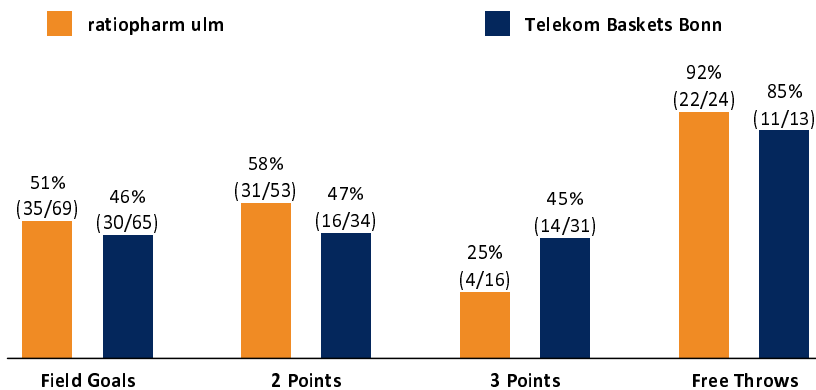

ratiopharm ulm

96 : 85

Telekom Baskets Bonn

Referee: RODRIGUEZ Toni
Umpires: BITTNER Steve / ARIK Tamer
Commissioner: DIETERICH Sascha

Attendance: 6.200
Ulm, ratiopharm arena, SA 24 NOV 2018, 18:00, Game-ID: 22119

Summary table showing scores by quarter (Q1-Q4) for ULM and BON.

ULM - ratiopharm ulm (Coach: LEIBENATH Thorsten)

Main player statistics table for ULM, including columns for Name, Min, PTS, 2 Points, 3 Points, Field Goals, Free Throws, and various advanced stats.

BON - Telekom Baskets Bonn (Coach: KRUNIC Predrag)

Main player statistics table for BON, including columns for Name, Min, PTS, 2 Points, 3 Points, Field Goals, Free Throws, and various advanced stats.

Summary table comparing team statistics such as Rebounds, Assists, Fouls, Turnovers, Steals, Points in the Paint, etc.

EASYCREDIT-BBL.DE

Alle offiziellen Statistiken der easyCredit BBL, Daten, Rekorde uvm. gibt es auf easyCredit-BBL.de! News, Stats, Tabelle und Spielplan für unterwegs: Kostenfrei für iOS und Android in der offiziellen Liga-App!

TELEKOMSPORT.DE

Keinen Korb mehr verpassen - Alle Spiele der easyCredit BBL LIVE und in HD! Erleben sie jetzt das größte Basketball-Angebot Deutschlands zuhause und mobil! www.telekom sport.de

LEGEND: Min Minutes Played, DR Defensive Rebounds, AS Assists, BS Blocked Shots, PF Fouls, +/- Plus-Minus-Rating, DNP Did Not Play, OR Offensive Rebounds, ST Steals, SB Shots Blocked, FD Fouls Drawn, * Starters, PTS Points, TR Total Rebounds, TO Turnovers, EFF Efficiency = ((PTS + TR + AS + ST + BS) - ((FGA - FGM) + (FTA - FTM) + TO))