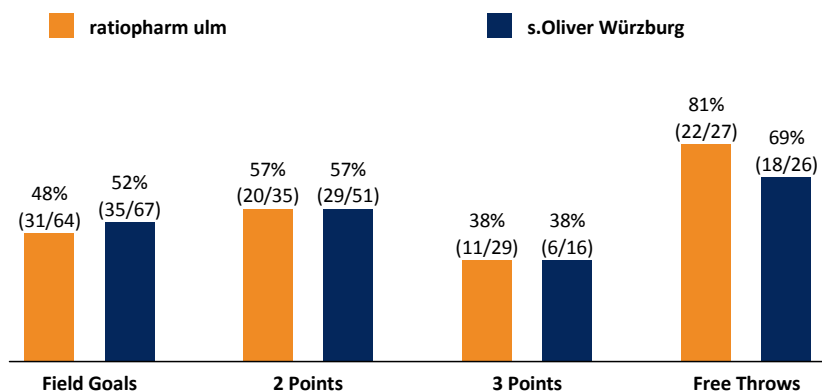

ratiopharm ulm

95 : 94

s.Oliver Würzburg

Referee: LOTTERMOSER Robert
Umpires: DR. MADINGER Christof / SIROWI Dennis
Commissioner: LAUPRECHT Claus

Attendance: 6.200
Ulm, ratiopharm arena, SA 13 APR 2019, 18:00, Game-ID: 22290

Scoreboard table showing Q1, Q2, Q3, Q4, and OT1 scores for ULM and WUE.

ULM - ratiopharm ulm (Coach: LEIBENATH Thorsten)

Main player statistics table for ULM, including columns for No., Name, Min, PTS, 2 Points, 3 Points, Field Goals, Free Throws, and various rebound and efficiency metrics.

WUE - s.Oliver Würzburg (Coach: WUCHERER Denis)

Main player statistics table for WUE, including columns for No., Name, Min, PTS, 2 Points, 3 Points, Field Goals, Free Throws, and various rebound and efficiency metrics.

Summary table comparing ULM and WUE across various categories like Rebounds, Assists, Fouls, Turnovers, Steals, Points in the Paint, etc.

EASYCREDIT-BBL.DE

Alle offiziellen Statistiken der easyCredit BBL, Daten, Rekorde uvm. gibt es auf easyCredit-BBL.de! News, Stats, Tabelle und Spielplan für unterwegs: Kostenlos für iOS und Android in der offiziellen Liga-App!

MAGENTA SPORT

Keinen Korb mehr verpassen - Alle Spiele der easyCredit BBL und des MagentaSport BBL Pokals LIVE und in HD! Das größte Basketball-Angebot Deutschlands zuhause und mobil! www.MagentaSport.de

LEGEND
Min Minutes Played, DR Defensive Rebounds, AS Assists, BS Blocked Shots, PF Fouls, +/- Plus-Minus-Rating
DNP Did Not Play, OR Offensive Rebounds, ST Steals, SB Shots Blocked, * Starters
PTS Points, TR Total Rebounds, TO Turnovers, EFF Efficiency = ((PTS + TR + AS + ST + BS) - ((FGA - FGM) + (FTA - FTM) + TO))