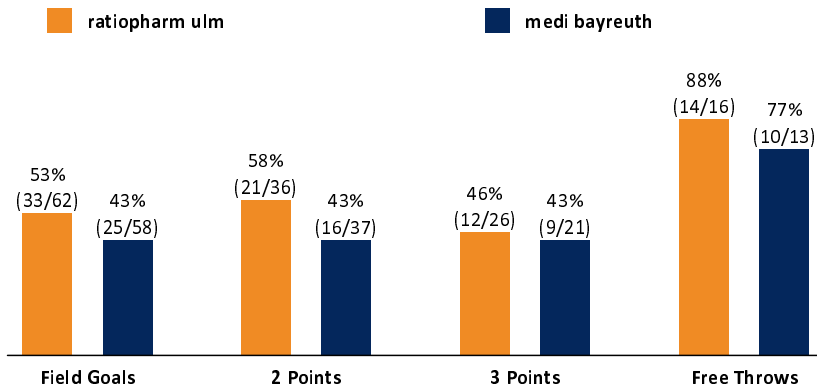

ratiopharm ulm

92 : 69

medi bayreuth

Referee: BARTH Benjamin
Umpires: BITTNER Steve / BEJAOUI Dominik
Commissioner: DIETERICH Sascha

Attendance: 6.200
Ulm, ratiopharm arena, SA 4 MAI 2019, 18:00, Game-ID: 22326

Scoreboard table showing Q1, Q2, Q3, Q4 scores for ULM and BAY.

ULM - ratiopharm ulm (Coach: LEIBENATH Thorsten)

Main player statistics table for ULM, including columns for No., Name, Min, PTS, 2 Points, 3 Points, Field Goals, Free Throws, and various rebound and steal metrics.

BAY - medi bayreuth (Coach: KORNER Raoul)

Main player statistics table for BAY, including columns for No., Name, Min, PTS, 2 Points, 3 Points, Field Goals, Free Throws, and various rebound and steal metrics.

Summary statistics table comparing ULM and BAY across categories like Rebounds, Assists, Fouls, Turnovers, Steals, Points in the Paint, etc.

EASycREDIT-BBL.DE

Alle offiziellen Statistiken der easyCredit BBL, Daten, Rekorde uvm. gibt es auf easyCredit-BBL.de! News, Stats, Tabelle und Spielplan für unterwegs: Kostenlos für iOS und Android in der offiziellen Liga-App!

MAGENTA SPORT

Keinen Korb mehr verpassen - Alle Spiele der easyCredit BBL und des MagentaSport BBL Pokals LIVE und in HD! Das größte Basketball-Angebot Deutschlands zuhause und mobil! www.MagentaSport.de

LEGEND: Min Minutes Played, DR Defensive Rebounds, AS Assists, BS Blocked Shots, PF Fouls, +/- Plus-Minus-Rating, DNP Did Not Play, OR Offensive Rebounds, ST Steals, SB Shots Blocked, FD Fouls Drawn, * Starters, PTS Points, TR Total Rebounds, TO Turnovers, EFF Efficiency = ((PTS + TR + AS + ST + BS) - ((FGA - FGM) + (FTA - FTM) + TO))