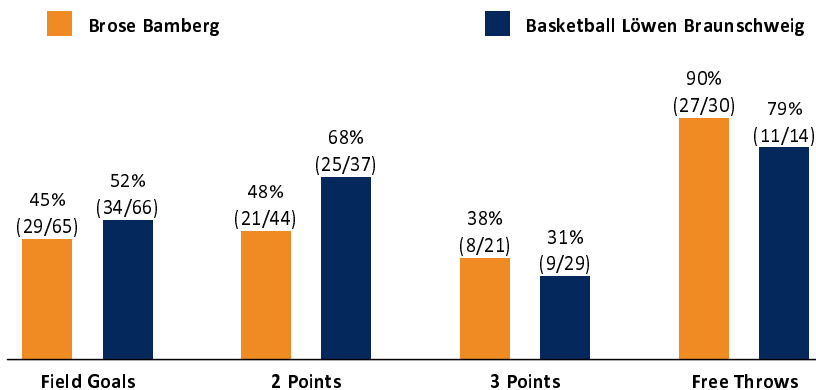

Brose Bamberg

93 : 88

Basketball Löwen Braunschweig

Referee: KOVACEVIC Nesa
Umpires: RODRIGUEZ Toni / ORUZGANI Zulfikar
Commissioner: GINTSCHEL Winfried

Attendance: 6.023
Bamberg, BROSE ARENA, FR 26 APR 2019, 20:30, Game-ID: 22306

Scoreboard table showing Q1, Q2, Q3, Q4 scores for BAM and BRA.

BAM - Brose Bamberg (Coach: WEISSENBOECK Stefan)

Main player statistics table for BAM, including columns for No., Name, Min, PTS, 2 Points, 3 Points, Field Goals, Free Throws, and various advanced stats.

BRA - Basketball Löwen Braunschweig (Coach: MENZ Frank)

Main player statistics table for BRA, including columns for No., Name, Min, PTS, 2 Points, 3 Points, Field Goals, Free Throws, and various advanced stats.

Summary statistics table comparing BAM and BRA on metrics like Rebounds, Assists, Fouls, Turnovers, Steals, Points in the Paint, Second Chance Points, Fast Break Points, Biggest Lead, Biggest Scoring Run, Lead Changes, and Times Tied.

EASycREDIT-BBL.DE

Alle offiziellen Statistiken der easycCredit BBL, Daten, Rekorde uvm. gibt es auf easycCredit-BBL.de! News, Stats, Tabelle und Spielplan für unterwegs: Kostenfrei für iOS und Android in der offiziellen Liga-App!

MAGENTA SPORT

Keinen Korb mehr verpassen - Alle Spiele der easycCredit BBL und des MagentaSport BBL Pokals LIVE und in HD! Das größte Basketball-Angebot Deutschlands zuhause und mobil! www.MagentaSport.de

LEGEND: Min Minutes Played, DR Defensive Rebounds, AS Assists, BS Blocked Shots, PF Fouls, +/- Plus-Minus-Rating, DNP Did Not Play, OR Offensive Rebounds, ST Steals, SB Shots Blocked, FD Fouls Drawn, * Starters, PTS Points, TR Total Rebounds, TO Turnovers, EFF Efficiency = ((PTS + TR + AS + ST + BS) - ((FGA - FGM) + (FTA - FTM) + TO))