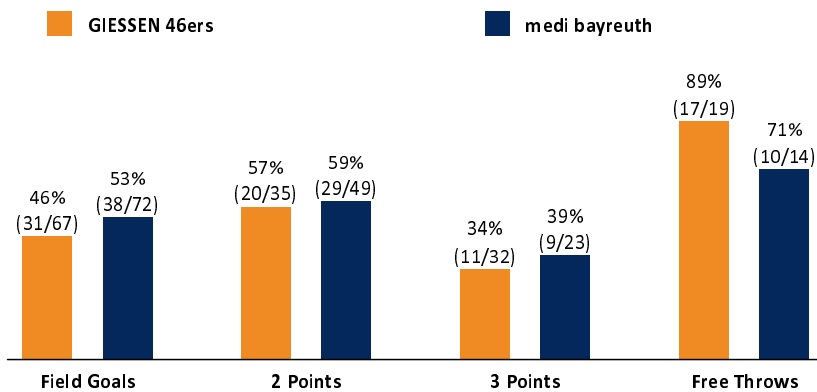

GIESSEN 46ers

90 : 95

medi bayreuth

Referee: KRAUSE Oliver
Umpires: STREIT Enrico / BITTNER Steve
Commissioner: MOLITOR Horst

Attendance: 3.565
Gießen, Sporthalle Gießen-Ost, SA 15 DEZ 2018, 18:00, Game-ID: 22136

Scoreboard table showing Q1, Q2, Q3, Q4 scores for GIE and BAY.

GIE - GIESSEN 46ers (Coach: FREYER Ingo)

Main player statistics table for GIESSEN 46ers including columns for No., Name, Min, PTS, 2 Points, 3 Points, Field Goals, Free Throws, OR, DR, TR, AS, ST, TO, BS, SB, PF, FD, EFF, +/-.

BAY - medi bayreuth (Coach: KORNER Raoul)

Main player statistics table for medi bayreuth including columns for No., Name, Min, PTS, 2 Points, 3 Points, Field Goals, Free Throws, OR, DR, TR, AS, ST, TO, BS, SB, PF, FD, EFF, +/-.

Summary statistics table comparing GIE and BAY across various categories like Rebounds, Assists, Fouls, etc.

EASYCREDIT-BBL.DE

Alle offiziellen Statistiken der easyCredit BBL, Daten, Rekorde uvm. gibt es auf easyCredit-BBL.de! News, Stats, Tabelle und Spielplan für unterwegs: Kostenlos für iOS und Android in der offiziellen Liga-App!

TELEKOMSPORT.DE

Keinen Korb mehr verpassen - Alle Spiele der easyCredit BBL LIVE und in HD! Erleben sie jetzt das größte Basketball-Angebot Deutschlands zuhause und mobil! www.telekom sport.de

LEGEND: Min Minutes Played, DR Defensive Rebounds, AS Assists, BS Blocked Shots, PF Fouls, +/- Plus-Minus-Rating, DNP Did Not Play, OR Offensive Rebounds, ST Steals, SB Shots Blocked, FD Fouls Drawn, * Starters, PTS Points, TR Total Rebounds, TO Turnovers, EFF Efficiency = ((PTS + TR + AS + ST + BS) - ((FGA - FGM) + (FTA - FTM) + TO))