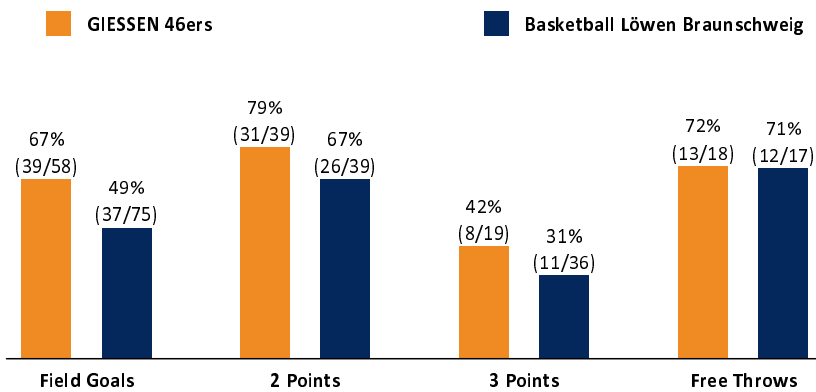

GIESSEN 46ers

99 : 97

Basketball Löwen Braunschweig

Referee: HACK Johannes
Umpires: GUTTING Michael / BRENDEL Nicolas
Commissioner: HORN Markus

Attendance: 3.383
Gießen, Sporthalle Gießen-Ost, SA 19 JAN 2019, 18:00, Game-ID: 22191

Scoreboard table showing Q1, Q2, Q3, Q4 scores for GIE and BRA.

GI - GIESSEN 46ers (Coach: FREYER Ingo)

Main player statistics table for GIESSEN 46ers including columns for No., Name, Min, PTS, 2 Points, 3 Points, Field Goals, Free Throws, OR, DR, TR, AS, ST, TO, BS, SB, PF, FD, EFF, +/-.

BRA - Basketball Löwen Braunschweig (Coach: MENZ Frank)

Main player statistics table for Basketball Löwen Braunschweig including columns for No., Name, Min, PTS, 2 Points, 3 Points, Field Goals, Free Throws, OR, DR, TR, AS, ST, TO, BS, SB, PF, FD, EFF, +/-.

Summary statistics table comparing GIE and BRA across various categories like Rebounds, Assists, Fouls, etc.

EASYCREDIT-BBL.DE

Alle offiziellen Statistiken der easyCredit BBL, Daten, Rekorde uvm. gibt es auf easyCredit-BBL.de! News, Stats, Tabelle und Spielplan für unterwegs: Kostenlos für iOS und Android in der offiziellen Liga-App!

MAGENTA SPORT

Keinen Korb mehr verpassen - Alle Spiele der easyCredit BBL und des MagentaSport BBL Pokals LIVE und in HD! Das größte Basketball-Angebot Deutschlands zuhause und mobil! www.MagentaSport.de

LEGEND
Min Minutes Played
DNP Did Not Play
PTS Points
DR Defensive Rebounds
OR Offensive Rebounds
TR Total Rebounds
AS Assists
ST Steals
TO Turnovers
BS Blocked Shots
SB Shots Blocked
EFF Efficiency = ((PTS + TR + AS + ST + BS) - ((FGA - FGM) + (FTA - FTM) + TO))
PF Fouls
FD Fouls Drawn
+/- Plus-Minus-Rating
* Starters