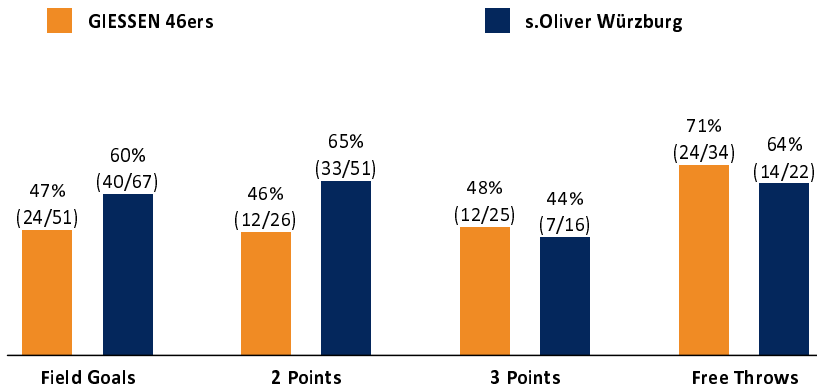

GIESSEN 46ers

84 : 101

s.Oliver Würzburg

Referee: KRAUSE Oliver
Umpires: KRÜPER Moritz / FINGERLING Stefan
Commissioner: HORN Markus

Attendance: 3.752
Gießen, Sporthalle Gießen-Ost, SO 3 FEB 2019, 18:00, Game-ID: 22212

Scoreboard table showing Q1, Q2, Q3, Q4 scores for GIE and WUE.

GIE - GIESSEN 46ers (Coach: FREYER Ingo)

Main player statistics table for GIESSEN 46ers including columns for No., Name, Min, PTS, 2 Points, 3 Points, Field Goals, Free Throws, OR, DR, TR, AS, ST, TO, BS, SB, PF, FD, EFF, +/-.

WUE - s.Oliver Würzburg (Coach: WUCHERER Denis)

Main player statistics table for s.Oliver Würzburg including columns for No., Name, Min, PTS, 2 Points, 3 Points, Field Goals, Free Throws, OR, DR, TR, AS, ST, TO, BS, SB, PF, FD, EFF, +/-.

Summary statistics table comparing GIE and WUE across various categories like Rebounds, Assists, Fouls, etc.

EASYCREDIT-BBL.DE

Alle offiziellen Statistiken der easyCredit BBL, Daten,
Rekorde uvm. gibt es auf easyCredit-BBL.de! News, Stats, Tabelle und Spielplan
für unterwegs: Kostenlos für iOS und Android in der offiziellen Liga-App!

MAGENTA SPORT

Keinen Korb mehr verpassen - Alle Spiele der easy-
Credit BBL und des MagentaSport BBL Pokals LIVE und in HD! Das größte
Basketball-Angebot Deutschlands zuhause und mobil! www.MagentaSport.de

LEGEND
Min Minutes Played, DR Defensive Rebounds, AS Assists, BS Blocked Shots, PF Fouls, +/- Plus-Minus-Rating
DNP Did Not Play, OR Offensive Rebounds, ST Steals, SB Shots Blocked, FD Fouls Drawn, * Starters
PTS Points, TR Total Rebounds, TO Turnovers, EFF Efficiency = ((PTS + TR + AS + ST + BS) - ((FGA - FGM) + (FTA - FTM) + TO))