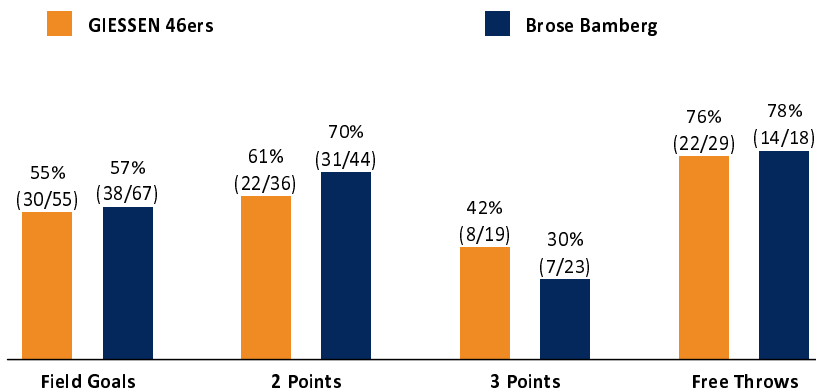

GIESSEN 46ers

90 : 97

Brose Bamberg

Referee: KRAUSE Oliver
Umpires: SIMONOW Konstantin / GUTTING Michael
Commissioner: ESSER Norbert

Attendance: 3.518
Gießen, Sporthalle Gießen-Ost, SA 2 MRZ 2019, 20:30, Game-ID: 22238

Summary table showing scores for GIE and BAM across quarters Q1, Q2, Q3, and Q4.

GIE - GIESSEN 46ers (Coach: FREYER Ingo)

Main statistics table for GIESSEN 46ers, listing player names, minutes, points, and various performance metrics.

BAM - Brose Bamberg (Coach: PEREGO Federico)

Main statistics table for Brose Bamberg, listing player names, minutes, points, and various performance metrics.

Summary table comparing GIE and BAM on various statistical categories such as Rebounds, Assists, Fouls, and Steals.

EASYCREDIT-BBL.DE

Alle offiziellen Statistiken der easyCredit BBL, Daten, Rekorde uvm. gibt es auf easyCredit-BBL.de! News, Stats, Tabelle und Spielplan für unterwegs: Kostenlos für iOS und Android in der offiziellen Liga-App!

MAGENTA SPORT

Keinen Korb mehr verpassen - Alle Spiele der easyCredit BBL und des MagentaSport BBL Pokals LIVE und in HD! Das größte Basketball-Angebot Deutschlands zuhause und mobil! www.MagentaSport.de

LEGEND: Min Minutes Played, DR Defensive Rebounds, AS Assists, BS Blocked Shots, PF Fouls, +/- Plus-Minus-Rating, DNP Did Not Play, OR Offensive Rebounds, ST Steals, SB Shots Blocked, FD Fouls Drawn, * Starters, PTS Points, TR Total Rebounds, TO Turnovers, EFF Efficiency = ((PTS + TR + AS + ST + BS) - ((FGA - FGM) + (FTA - FTM) + TO))