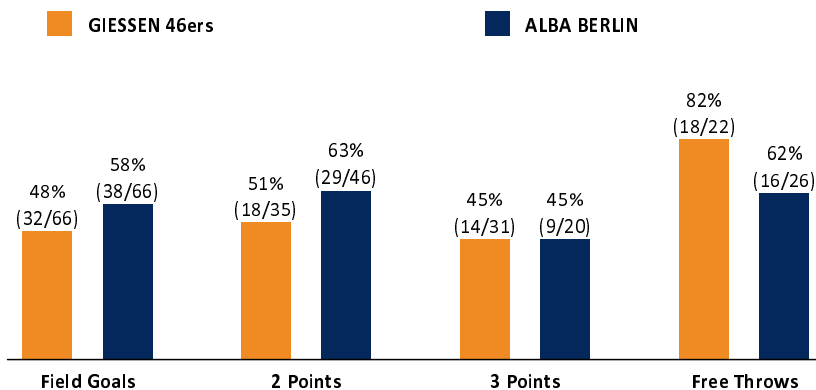

GIESSEN 46ers

96 : 101

ALBA BERLIN

Referee: MATIP Martin
Umpires: STREIT Enrico / GROLL Julian
Commissioner: GINTSCHEL Winfried

Attendance: 3.523
Gießen, Sporthalle Gießen-Ost, SO 17 MRZ 2019, 18:00, Game-ID: 2252

Scoreboard table showing Q1, Q2, Q3, Q4 scores for GIE and BER.

GIE - GIESSEN 46ers (Coach: FREYER Ingo)

Main player statistics table for GIESSEN 46ers including columns for No., Name, Min, PTS, 2 Points, 3 Points, Field Goals, Free Throws, and various rebound/assist metrics.

BER - ALBA BERLIN (Coach: GARCIA RENESES Alejandro)

Main player statistics table for ALBA BERLIN including columns for No., Name, Min, PTS, 2 Points, 3 Points, Field Goals, Free Throws, and various rebound/assist metrics.

Summary statistics table comparing GIE and BER across various metrics like Rebounds, Assists, Fouls, Turnovers, Steals, Points in the Paint, etc.

EASycREDIT-BBL.DE

Alle offiziellen Statistiken der easyCredit BBL, Daten, Rekorde uvm. gibt es auf easyCredit-BBL.de! News, Stats, Tabelle und Spielplan für unterwegs: Kostenlos für iOS und Android in der offiziellen Liga-App!

MAGENTA SPORT

Keinen Korb mehr verpassen - Alle Spiele der easyCredit BBL und des MagentaSport BBL Pokals LIVE und in HD! Das größte Basketball-Angebot Deutschlands zuhause und mobil! www.MagentaSport.de

LEGEND
Min Minutes Played
DNP Did Not Play
PTS Points
DR Defensive Rebounds
OR Offensive Rebounds
TR Total Rebounds
AS Assists
ST Steals
TO Turnovers
BS Blocked Shots
SB Shots Blocked
EFF Efficiency = ((PTS + TR + AS + ST + BS) - ((FGA - FGM) + (FTA - FTM) + TO))
PF Fouls
FD Fouls Drawn
+/- Plus-Minus-Rating
* Starters