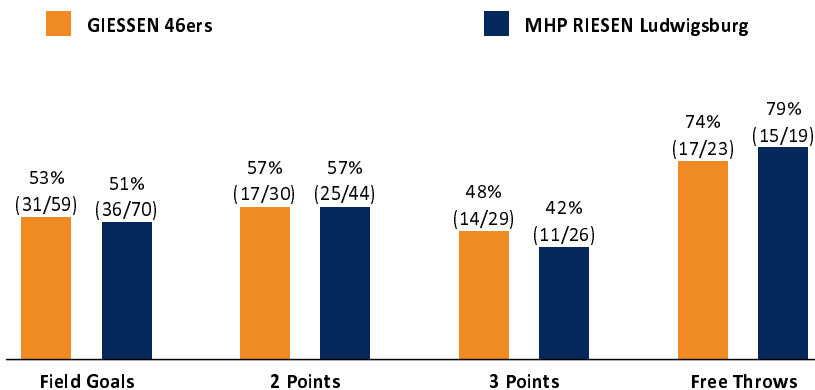

GIESSEN 46ers

93 : 98 MHP RIESEN Ludwigsburg

Referee: BARTH Benjamin
Umpires: HACK Johannes / HEGEMANN Jens
Commissioner: GINTSCHEL Wolfgang

Attendance: 3.125
Gießen, Sporthalle Gießen-Ost, SO 14 APR 2019, 18:00, Game-ID: 22295

Scoreboard table showing quarter scores for GIE and LUD.

GI - GIESSEN 46ers (Coach: FREYER Ingo)

Main player statistics table for GIESSEN 46ers including columns for No., Name, Min, PTS, 2 Points, 3 Points, Field Goals, Free Throws, and various rebound/assist metrics.

LUD - MHP RIESEN Ludwigsburg (Coach: PATRICK John)

Main player statistics table for MHP RIESEN Ludwigsburg including columns for No., Name, Min, PTS, 2 Points, 3 Points, Field Goals, Free Throws, and various rebound/assist metrics.

Summary table comparing team statistics such as Rebounds, Assists, Fouls, Turnovers, Steals, Points in the Paint, Second Chance Points, Fast Break Points, Biggest Lead, Biggest Scoring Run, Lead Changes, and Times Tied.

EASYS-CREDIT-BBL.DE

Alle offiziellen Statistiken der easyCredit BBL, Daten, Rekorde uvm. gibt es auf easyCredit-BBL.de! News, Stats, Tabelle und Spielplan für unterwegs: Kostenfrei für iOS und Android in der offiziellen Liga-App!

MAGENTA SPORT

Keinen Korb mehr verpassen - Alle Spiele der easyCredit BBL und des MagentaSport BBL Pokals LIVE und in HD! Das größte Basketball-Angebot Deutschlands zuhause und mobil! www.MagentaSport.de

LEGEND: Min Minutes Played, DR Defensive Rebounds, AS Assists, BS Blocked Shots, PF Fouls, +/- Plus-Minus-Rating, DNP Did Not Play, OR Offensive Rebounds, ST Steals, SB Shots Blocked, FD Fouls Drawn, * Starters, PTS Points, TR Total Rebounds, TO Turnovers, EFF Efficiency = ((PTS + TR + AS + ST + BS) - ((FGA - FGM) + (FTA - FTM) + TO))