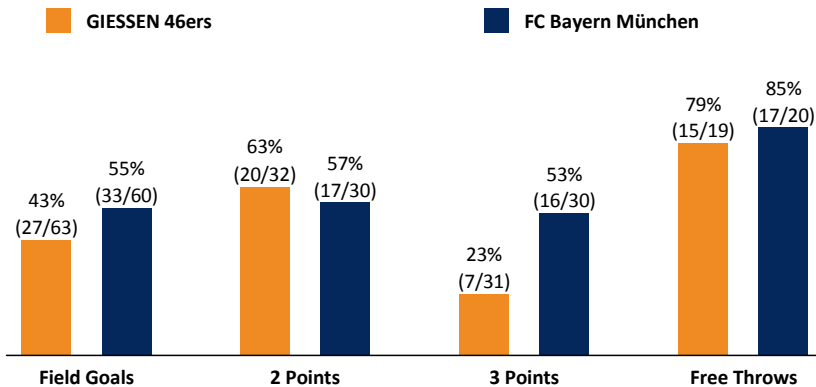

GIESSEN 46ers

76 : 99

FC Bayern München

Referee: STRAUBE Carsten
Umpires: FRÖLICH Henning / SIROWI Dennis
Commissioner: EICHHORN Christian

Attendance: 3.520
Gießen, Sporthalle Gießen-Ost, SO 5 MAI 2019, 15:00, Game-ID: 22330

Scoreboard table showing Q1, Q2, Q3, Q4 scores for GIE and FCB.

GIE - GIESSEN 46ers (Coach: FREYER Ingo)

Main player statistics table for GIESSEN 46ers including columns for No., Name, Min, PTS, 2 Points, 3 Points, Field Goals, Free Throws, OR, DR, TR, AS, ST, TO, BS, SB, PF, FD, EFF, +/-.

FCB - FC Bayern München (Coach: RADONJIC Dejan)

Main player statistics table for FC Bayern München including columns for No., Name, Min, PTS, 2 Points, 3 Points, Field Goals, Free Throws, OR, DR, TR, AS, ST, TO, BS, SB, PF, FD, EFF, +/-.

Summary statistics table comparing GIE and FCB across various categories like Rebounds, Assists, Fouls, etc.

EASYCREDIT-BBL.DE

Alle offiziellen Statistiken der easyCredit BBL, Daten,
Rekorde uvm. gibt es auf easyCredit-BBL.de! News, Stats, Tabelle und Spielplan
für unterwegs: Kostenlos für iOS und Android in der offiziellen Liga-App!

MAGENTA SPORT

Keinen Korb mehr verpassen - Alle Spiele der easy-
Credit BBL und des MagentaSport BBL Pokals LIVE und in HD! Das größte
Basketball-Angebot Deutschlands zuhause und mobil! www.MagentaSport.de

LEGEND
Min Minutes Played, DR Defensive Rebounds, AS Assists, BS Blocked Shots, PF Fouls, +/- Plus-Minus-Rating
DNP Did Not Play, OR Offensive Rebounds, ST Steals, SB Shots Blocked, FD Fouls Drawn, * Starters
PTS Points, TR Total Rebounds, TO Turnovers, EFF Efficiency = ((PTS + TR + AS + ST + BS) - ((FGA - FGM) + (FTA - FTM) + TO))