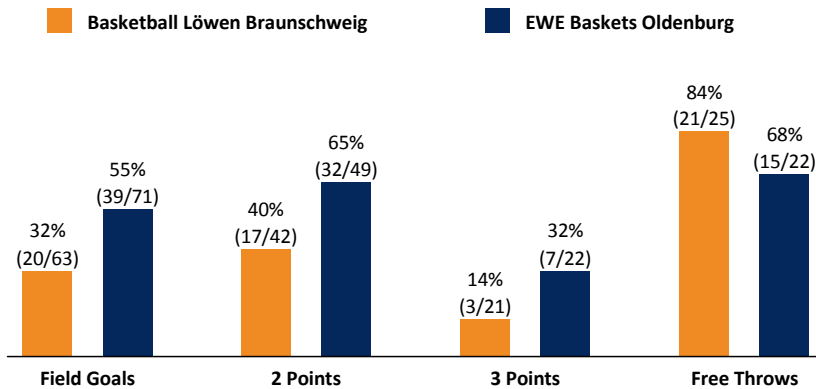

OLD - EWE Baskets Oldenburg (Coach: DRIJENCIC Miladen)

No.	Name	Min	PTS	2 Points	3 Points	Field Goals	Free Throws	OR	DR	TR	AS	ST	TO	BS	SB	PF	FD	EFF	+/-	
*3	CUMMINGS Will	28:35	25	7/12 (58%)	2/3 (67%)	9/15 (60%)	5/5 (100%)		1	1	4	1	2		1	1	5	23	23	
5	HUJIC Haris	DNP																		
*9	TADDA Karsten	17:30	0	0/1 (0%)		0/1 (0%)		1	1	2	1	1				2	1	3	9	
10	MASSENAT Frantz	22:17	12	3/5 (60%)	0/4 (0%)	3/9 (33%)	6/9 (67%)		4	4	3	5	2			5	4	13	21	
13	BACAK Marko	12:57	3	1/2 (50%)	0/1 (0%)	1/3 (33%)	1/1 (100%)	1	2	3	1			1		1	1	6	7	
19	STOJANOVSKI Vojdan	24:24	14	4/5 (80%)	2/4 (50%)	6/9 (67%)		2	1	3	3	2	1	1		4	2	19	23	
*23	PAULDING Rickey	27:14	6	3/4 (75%)	0/1 (0%)	3/5 (60%)		2	5	7	2		1			2	1	12	32	
*24	MAHALBASIC Rasid	24:17	15	5/8 (63%)	1/2 (50%)	6/10 (60%)	2/3 (67%)	4	3	7	3	2	2		1	2	3	20	16	
*33	SCHWETHELM Philipp	20:23	9	4/6 (67%)	0/2 (0%)	4/8 (50%)	1/4 (25%)		2	2		1				1	3	5	9	
45	BOOTHE Nathan	22:23	16	5/6 (83%)	2/5 (40%)	7/11 (64%)		2	6	8	1	1	1	1		4	1	22	40	
Team / Coach																		0		
Totals		200:00	100	32/49 (65%)	7/22 (32%)	39/71 (55%)	15/22 (68%)	12	25	37	18	13	9	3	2	22	21	123	36	

BRA	OLD
18 / 21 / 39	Rebounds OR/DR/TR
13	Assists
21	Fouls
22	Fouls Drawn
17	Turnovers
3	Steals
32	Points in the Paint
16	Second Chance Points
5	Fast Break Points
4 (4:0)	Biggest Lead
5-0 (28:46)	Biggest Scoring Run
	Lead Changes: 3
	Times Tied: 7

EASYCREDIT-BBL.DE

Alle offiziellen Statistiken der easyCredit BBL, Daten, Rekorde uvm. gibt es auf easyCredit-BBL.de! News, Stats, Tabelle und Spielplan für unterwegs: Kostenfrei für iOS und Android in der offiziellen Liga-App!

TELEKOMSPORT.DE

Keinen Korb mehr verpassen - Alle Spiele der easyCredit BBL LIVE und in HD! Erleben sie jetzt das größte Basketball-Angebot Deutschlands zuhause und mobil! www.telekom-sport.de

LEGEND
Min Minutes Played   **DR** Defensive Rebounds   **AS** Assists   **BS** Blocked Shots   **PF** Fouls   **+/-** Plus-Minus-Rating
DNP Did Not Play   **OR** Offensive Rebounds   **ST** Steals   **SB** Shots Blocked   **FD** Fouls Drawn   ***** Starters
PTS Points   **TR** Total Rebounds   **TO** Turnovers   **EFF** Efficiency = ((PTS + TR + AS + ST + BS) - ((FGA - FGM) + (FTA - FTM) + TO))