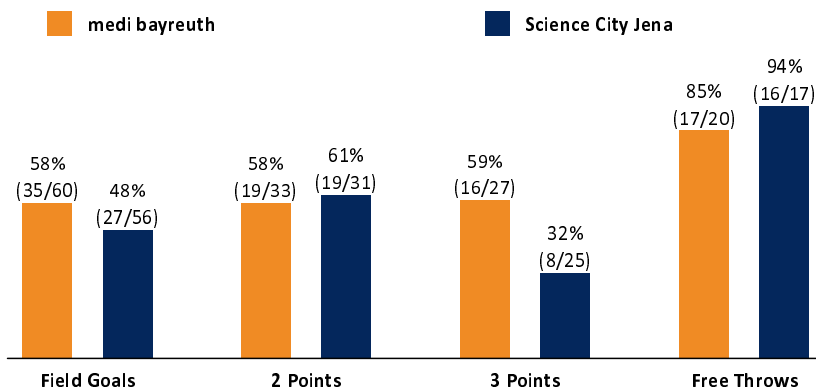

medi bayreuth

103 : 78

Science City Jena

Referee: MATIP M.
Umpires: KATTUR R. / BOHN A.
Commissioner: WEICHERT H.

Bayreuth, Oberfrankenhalle, FR 1 MRZ 2019, 20:30, Game-ID: 22059

Scoreboard table showing Q1, Q2, Q3, Q4 scores for BAY and JEN.

BAY - medi bayreuth (Coach: KORNER Raoul)

Main player statistics table for BAY team including columns for No., Name, Min, PTS, 2 Points, 3 Points, Field Goals, Free Throws, and various advanced stats.

JEN - Science City Jena (Coach: HARMSEN Björn)

Main player statistics table for JEN team including columns for No., Name, Min, PTS, 2 Points, 3 Points, Field Goals, Free Throws, and various advanced stats.

Summary table comparing BAY and JEN on various metrics like Rebounds, Assists, Fouls, Turnovers, Steals, Points in the Paint, etc.