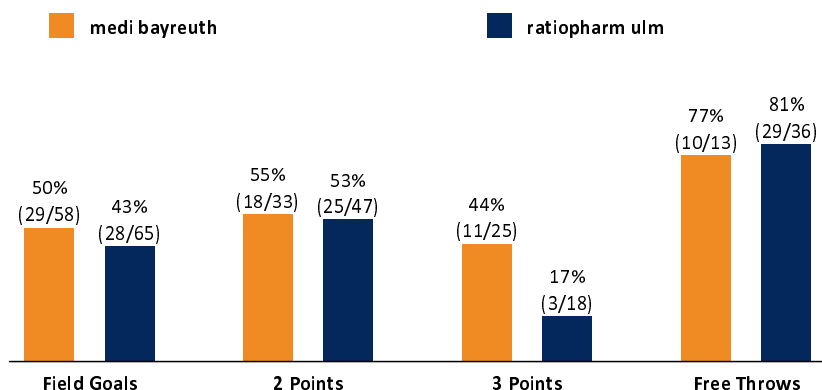

medi bayreuth

79 : 88

ratiopharm ulm

Referee: LOTTERMOSER Robert
Umpires: SIMONOW Konstantin / GROLL Julian
Commissioner: LAUPRECHT Claus

Bayreuth, Oberfrankenhalle, SO 4 NOV 2018, 15:00, Game-ID: 22097

Scoreboard table showing Q1, Q2, Q3, Q4 scores for BAY and ULM.

BAY - medi bayreuth (Coach: KORNER Raoul)

Main player statistics table for medi bayreuth including columns for No., Name, Min, PTS, 2 Points, 3 Points, Field Goals, Free Throws, and various rebound and efficiency metrics.

ULM - ratiopharm ulm (Coach: LEIBENATH Thorsten)

Main player statistics table for ratiopharm ulm including columns for No., Name, Min, PTS, 2 Points, 3 Points, Field Goals, Free Throws, and various rebound and efficiency metrics.

Summary statistics table comparing BAY and ULM across categories like Rebounds, Assists, Fouls, and Turnovers.

EASycREDIT-BBL.DE

Alle offiziellen Statistiken der easyCredit BBL, Daten, Rekorde uvm. gibt es auf easyCredit-BBL.de! News, Stats, Tabelle und Spielplan für unterwegs: Kostenfrei für iOS und Android in der offiziellen Liga-App!

TELEKOMSPORT.DE

Keinen Korb mehr verpassen - Alle Spiele der easyCredit BBL LIVE und in HD! Erleben sie jetzt das größte Basketball-Angebot Deutschlands zuhause und mobil! www.telekom sport.de

LEGEND: Min Minutes Played, DR Defensive Rebounds, AS Assists, BS Blocked Shots, PF Fouls, +/- Plus-Minus-Rating, DNP Did Not Play, OR Offensive Rebounds, ST Steals, SB Shots Blocked, FD Fouls Drawn, * Starters, PTS Points, TR Total Rebounds, TO Turnovers, EFF Efficiency = ((PTS + TR + AS + ST + BS) - ((FGA - FGM) + (FTA - FTM) + TO))