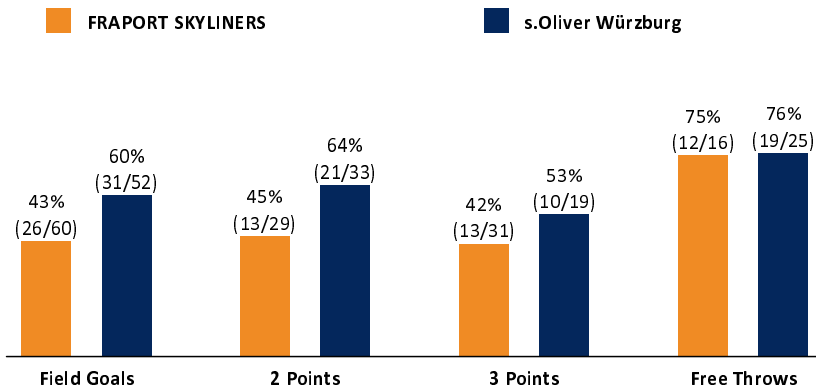

WUE - s.Oliver Würzburg (Coach: WUCHERER Denis)

No.	Name	Min	PTS	2 Points	3 Points	Field Goals	Free Throws	OR	DR	TR	AS	ST	TO	BS	SB	PF	FD	EFF	+/-
1	HULLS Jordan	22:30	15	1/2 (50%)	3/5 (60%)	4/7 (57%)	4/5 (80%)				2		1			2	12	14	
8	RICHTER Johannes	22:35	17	5/6 (83%)	1/1 (100%)	6/7 (86%)	4/5 (80%)	1	3	4	2		2		1	3	3	19	0
*9	COOKS Xavier	20:14	12	5/6 (83%)	0/1 (0%)	5/7 (71%)	2/4 (50%)	1	5	6	2	2	2			4	5	16	-3
*12	BOWLIN Skyler	27:53	11	4/4 (100%)	0/3 (0%)	4/7 (57%)	3/3 (100%)		1	1	2	1	1			1	3	11	6
21	KOCH Florian	15:52	11	3/3 (100%)	1/2 (50%)	4/5 (80%)	2/2 (100%)		4	4	1					1	1	15	7
*22	WELLS Cameron	23:20	13	3/5 (60%)	2/3 (67%)	5/8 (63%)	1/2 (50%)		4	4	3	1	3			2	3	14	1
23	OLIVER Devin	21:17	6	0/2 (0%)	1/2 (50%)	1/4 (25%)	3/4 (75%)		2	2	3	1	1			2	4	7	11
*24	MORRISON Mike	13:10	0	0/3 (0%)		0/3 (0%)			2	2			2	2	1	5	2	-1	15
*34	HOFFMANN Felix	18:23	6		2/2 (100%)	2/2 (100%)		2	5	7	1					1	2	14	11
35	LOESING Brad	14:46	0	0/2 (0%)		0/2 (0%)			2	2	3	1	2		1	3	2	8	
Team / Coach									1	1								1	
Totals		200:00	91	21/33 (64%)	10/19 (53%)	31/52 (60%)	19/25 (76%)	4	29	33	19	6	14	2	3	22	25	110	14

FRA	WUE
8 / 18 / 26	4 / 29 / 33
16	19
26	22
22	25
13	14
6	6
26	26
15	2
7	2
6 (6:0)	17 (29:46)
12-0 (44:48)	14-0 (6:14)
	Lead Changes: 1
	Times Tied: 1

EASycRedit-BBL.de

Alle offiziellen Statistiken der easyCredit BBL, Daten, Rekorde uvm. gibt es auf easycrredit-bbl.de! News, Stats, Tabelle und Spielplan für unterwegs: Kostenfrei für iOS und Android in der offiziellen Liga-App!

MAGENTA SPORT

Keinen Korb mehr verpassen - Alle Spiele der easyCredit BBL und des MagentaSport BBL Pokals LIVE und in HD! Das größte Basketball-Angebot Deutschlands zuhause und mobil! www.MagentaSport.de

LEGEND
Min Minutes Played   DR Defensive Rebounds   AS Assists   BS Blocked Shots   PF Fouls   +/- Plus-Minus-Rating
DNP Did Not Play   OR Offensive Rebounds   ST Steals   SB Shots Blocked   FD Fouls Drawn   * Starters
PTS Points   TR Total Rebounds   TO Turnovers   EFF Efficiency = ((PTS + TR + AS + ST + BS) - ((FGA - FGM) + (FTA - FTM) + TO))