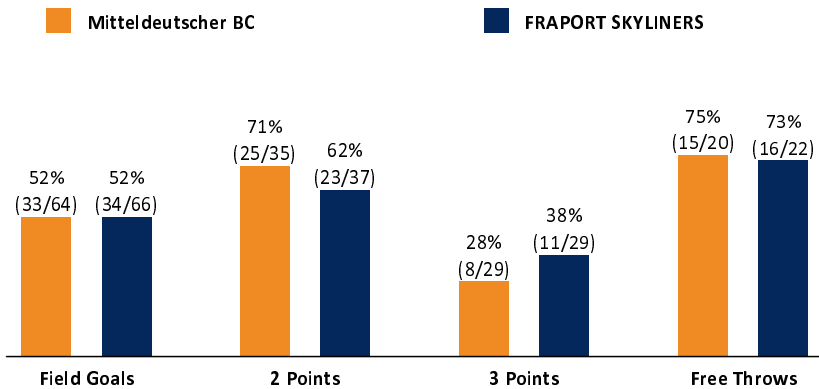

FRA - FRAPORT SKYLINERS (Coach: HERBERT Gordon)

No.	Name	Min	PTS	2 Points	3 Points	Field Goals	Free Throws	OR	DR	TR	AS	ST	TO	BS	SB	PF	FD	EFF	+/-
0	MURPHY Erik	24:28	15	3/6 (50%)	1/6 (17%)	4/12 (33%)	6/8 (75%)	1	5	6	3		2	2		3	6	14	17
*2	BELL-HAYNES Trae	22:41	2	1/4 (25%)	0/3 (0%)	1/7 (14%)			3	3	3	1	1			3	1	2	-10
3	ZEEB Garai	13:07	0	0/1 (0%)	0/3 (0%)	0/4 (0%)		1		1	4	1	2		1	3	1	0	4
4	HESLIP Brady	25:02	14	2/3 (67%)	3/6 (50%)	5/9 (56%)	1/2 (50%)		1	1	3		1				2	12	5
*5	CLARK Jason	30:22	29	8/9 (89%)	3/5 (60%)	11/14 (79%)	4/6 (67%)		3	3	2		5		1	3	5	24	11
7	HUFF Shawn	26:30	8	2/3 (67%)	1/2 (50%)	3/5 (60%)	1/2 (50%)		3	3	2	1			1	1	1	11	1
*9	FREUDENBERG Richard	19:32	7	2/5 (40%)	1/1 (100%)	3/6 (50%)		2	1	3	1		1			2		7	0
*21	KRATZER Leon	20:32	8	4/5 (80%)		4/5 (80%)			4	4	1			1		2	1	13	-11
*23	ROBERTSON Quantez	42:46	12	1/1 (100%)	2/3 (67%)	3/4 (75%)	4/4 (100%)	2	7	9	7	3	4			3	3	26	13
33	VÖLLER Marco	DNP																	
Team / Coach								3	1	4			1						3
Totals		225:00	95	23/37 (62%)	11/29 (38%)	34/66 (52%)	16/22 (73%)	9	28	37	26	6	17	3	3	20	20	112	6

MBC	FRA
3 / 25 / 28	Rebounds OR/DR/TR 9 / 28 / 37
22	Assists 26
20	Fouls 20
20	Fouls Drawn 20
16	Turnovers 17
13	Steals 6
44	Points in the Paint 38
6	Second Chance Points 12
31	Fast Break Points 11
2 (81:79)	Biggest Lead 13 (27:40)
10-0 (65:67)	Biggest Scoring Run 9-0 (55:67)
	Lead Changes: 4
	Times Tied: 5

EASYCREDIT-BBL.DE

Alle offiziellen Statistiken der easyCredit BBL, Daten, Rekorde uvm. gibt es auf easyCredit-BBL.de! News, Stats, Tabelle und Spielplan für unterwegs: Kostenfrei für iOS und Android in der offiziellen Liga-App!

TELEKOMSPORT.DE

Keinen Korb mehr verpassen - Alle Spiele der easyCredit BBL LIVE und in HD! Erleben sie jetzt das größte Basketball-Angebot Deutschlands zuhause und mobil! www.telekom sport.de

LEGEND
Min Minutes Played DR Defensive Rebounds AS Assists BS Blocked Shots PF Fouls +/- Plus-Minus-Rating
DNP Did Not Play OR Offensive Rebounds ST Steals SB Shots Blocked FD Fouls Drawn * Starters
PTS Points TR Total Rebounds TO Turnovers EFF Efficiency = ((PTS + TR + AS + ST + BS) - ((FGA - FGM) + (FTA - FTM) + TO))