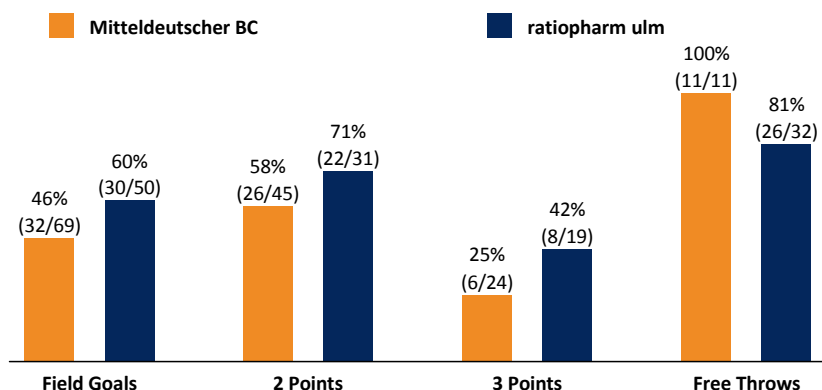

Mitteldeutscher BC

81 : 94

ratiopharm ulm

Referee: BARTH Benjamin
Umpires: HACK Johannes / GUTTING Michael
Commissioner: GITZLER Jörg

MBC, Stadthalle Weißenfels, SA 26 JAN 2019, 18:00, Game-ID: 22203

Scoreboard table showing Q1, Q2, Q3, Q4 scores for MBC and ULM.

MBC - Mitteldeutscher BC (Coach: SCEPANOVIC Aleksandar)

Main player statistics table for Mitteldeutscher BC, including columns for No., Name, Min, PTS, 2 Points, 3 Points, Field Goals, Free Throws, OR, DR, TR, AS, ST, TO, BS, SB, PF, FD, EFF, +/-.

ULM - ratiopharm ulm (Coach: LEIBENATH Thorsten)

Main player statistics table for ratiopharm ulm, including columns for No., Name, Min, PTS, 2 Points, 3 Points, Field Goals, Free Throws, OR, DR, TR, AS, ST, TO, BS, SB, PF, FD, EFF, +/-.

Summary statistics table comparing MBC and ULM across various categories like Rebounds, Assists, Fouls, Turnovers, Steals, Points in the Paint, etc.

EASYCREDIT-BBL.DE

Alle offiziellen Statistiken der easyCredit BBL, Daten, Rekorde uvm. gibt es auf easyCredit-BBL.de! News, Stats, Tabelle und Spielplan für unterwegs: Kostenlos für iOS und Android in der offiziellen Liga-App!

MAGENTA SPORT

Keinen Korb mehr verpassen - Alle Spiele der easyCredit BBL und des MagentaSport BBL Pokals LIVE und in HD! Das größte Basketball-Angebot Deutschlands zuhause und mobil! www.MagentaSport.de

LEGEND: Min Minutes Played, DR Defensive Rebounds, AS Assists, BS Blocked Shots, PF Fouls, +/- Plus-Minus-Rating, DNP Did Not Play, OR Offensive Rebounds, ST Steals, SB Shots Blocked, FD Fouls Drawn, * Starters, PTS Points, TR Total Rebounds, TO Turnovers, EFF Efficiency = ((PTS + TR + AS + ST + BS) - ((FGA - FGM) + (FTA - FTM) + TO))