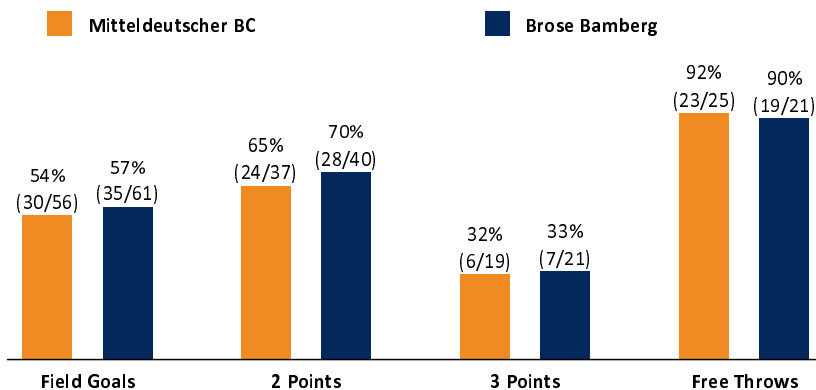

Mitteldeutscher BC

89 : 96

Brose Bamberg

Referee: PANTHER Anne
Umpires: STRAUBE Carsten / HEGEMANN Jens
Commissioner: GITZLER Jörg

MBC, Stadthalle Weißenfels, FR 8 FEB 2019, 20:30, Game-ID: 22216

Scoreboard table showing Q1, Q2, Q3, Q4 scores for MBC and BAM.

MBC - Mitteldeutscher BC (Coach: POROPAT Silvano)

Main player statistics table for Mitteldeutscher BC including columns for No., Name, Min, PTS, 2 Points, 3 Points, Field Goals, Free Throws, and various rebound/steal metrics.

BAM - Brose Bamberg (Coach: PEREGO Federico)

Main player statistics table for Brose Bamberg including columns for No., Name, Min, PTS, 2 Points, 3 Points, Field Goals, Free Throws, and various rebound/steal metrics.

Summary table comparing MBC and BAM across various categories like Rebounds, Assists, Fouls, Turnovers, Steals, Points in the Paint, etc.

EASYCREDIT-BBL.DE

Alle offiziellen Statistiken der easyCredit BBL, Daten, Rekorde uvm. gibt es auf easyCredit-BBL.de! News, Stats, Tabelle und Spielplan für unterwegs: Kostenfrei für iOS und Android in der offiziellen Liga-App!

MAGENTA SPORT

Keinen Korb mehr verpassen - Alle Spiele der easyCredit BBL und des MagentaSport BBL Pokals LIVE und in HD! Das größte Basketball-Angebot Deutschlands zuhause und mobil! www.MagentaSport.de

LEGEND: Min Minutes Played, DR Defensive Rebounds, AS Assists, BS Blocked Shots, PF Fouls, +/- Plus-Minus-Rating, DNP Did Not Play, OR Offensive Rebounds, ST Steals, SB Shots Blocked, FD Fouls Drawn, * Starters, PTS Points, TR Total Rebounds, TO Turnovers, EFF Efficiency = ((PTS + TR + AS + ST + BS) - ((FGA - FGM) + (FTA - FTM) + TO))