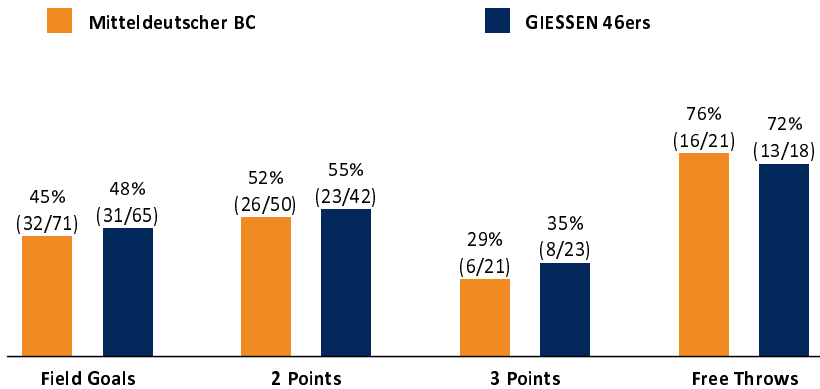

Mitteldeutscher BC

86 : 83

GIESSEN 46ers

Referee: LOTTERMOSER Robert
Umpires: STRAUBE Carsten / SIROWI Dennis
Commissioner: HOLSTEN Ingo

MBC, Stadthalle Weißenfels, Di 19 MRZ 2019, 20:30, Game-ID: 22261

Scoreboard table showing quarter scores (Q1-Q4) for MBC and GIE.

MBC - Mitteldeutscher BC (Coach: POROPAT Silvano)

Main player statistics table for Mitteldeutscher BC including columns for No., Name, Min, PTS, 2 Points, 3 Points, Field Goals, Free Throws, and various rebound and efficiency metrics.

GIE - GIESSEN 46ers (Coach: FREYER Ingo)

Main player statistics table for Giessen 46ers including columns for No., Name, Min, PTS, 2 Points, 3 Points, Field Goals, Free Throws, and various rebound and efficiency metrics.

Summary table comparing MBC and GIE across various categories like Rebounds, Assists, Fouls, and Turnovers.

EASYCREDIT-BBL.DE

Alle offiziellen Statistiken der easyCredit BBL, Daten, Rekorde uvm. gibt es auf easyCredit-BBL.de! News, Stats, Tabelle und Spielplan für unterwegs: Kostenfrei für iOS und Android in der offiziellen Liga-App!

MAGENTA SPORT

Keinen Korb mehr verpassen - Alle Spiele der easyCredit BBL und des MagentaSport BBL Pokals LIVE und in HD! Das größte Basketball-Angebot Deutschlands zuhause und mobil! www.MagentaSport.de

LEGEND: Min Minutes Played, DR Defensive Rebounds, AS Assists, BS Blocked Shots, PF Fouls, +/- Plus-Minus-Rating, DNP Did Not Play, OR Offensive Rebounds, ST Steals, SB Shots Blocked, FD Fouls Drawn, * Starters, PTS Points, TR Total Rebounds, TO Turnovers, EFF Efficiency = ((PTS + TR + AS + ST + BS) - ((FGA - FGM) + (FTA - FTM) + TO))