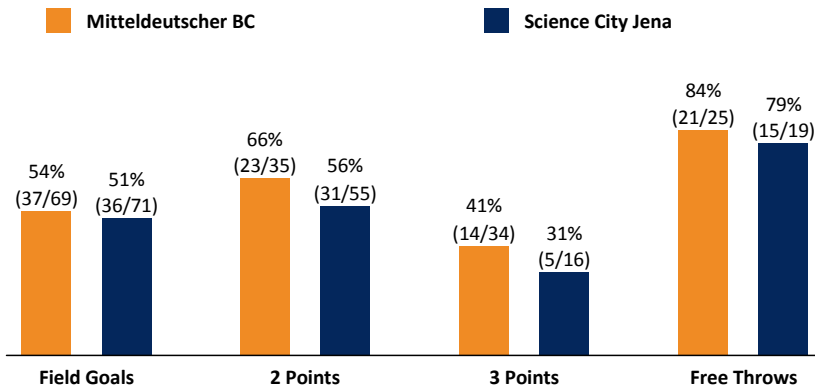

JEN - Science City Jena (Coach: HARMSEN Björn)

No.	Name	Min	PTS	2 Points	3 Points	Field Goals	Free Throws	OR	DR	TR	AS	ST	TO	BS	SB	PF	FD	EFF	+/-
7	REYES-NAPOLES Ermen	12:00	3		1/1 (100%)	1/1 (100%)			2	2			2			2		3	5
9	THEIS Sid-Marlon	3:35	0		0/1 (0%)	0/1 (0%)							2			2		-3	3
*10	WOLF Julius	11:20	2	1/1 (100%)	0/1 (0%)	1/2 (50%)			2	2	2		1			2	1	4	1
*11	JENKINS Julius	27:58	8	2/3 (67%)	0/4 (0%)	2/7 (29%)	4/5 (80%)	1	2	3	1	1			1	3	6	7	-22
13	ROBERTS Ronald	22:03	23	8/11 (73%)		8/11 (73%)	7/8 (88%)	6	5	11			1		1	3	7	29	-14
*15	ALLEN Derrick	26:37	14	6/12 (50%)		6/12 (50%)	2/2 (100%)	5	2	7			1			1	1	14	-9
21	MARIN Mauricio	5:55	0	0/1 (0%)		0/1 (0%)			1	1			1			2	1	-1	-7
23	McELROY Immanuel	18:07	6	1/5 (20%)	1/2 (50%)	2/7 (29%)	1/1 (100%)		1	1	2				2	2		4	-15
*25	JOYCE Dru	32:01	10	2/7 (29%)	2/4 (50%)	4/11 (36%)		2	1	3	3		1		1	5	1	8	-8
33	HEBER Jan	DNP																	
50	MACKELDANZ Oliver	7:53	4	2/3 (67%)		2/3 (67%)							2		1	1		1	-5
*55	WILLIAMS Reggie	32:31	22	9/12 (75%)	1/3 (33%)	10/15 (67%)	1/3 (33%)	1	5	6	4		2			4	4	23	-14
Team / Coach								1	1	2								2	
Totals		200:00	92	31/55 (56%)	5/16 (31%)	36/71 (51%)	15/19 (79%)	16	22	38	12	1	13		6	27	21	91	-17

MBC	JEN
12 / 22 / 34	16 / 22 / 38
30	12
22	27
27	21
8	13
6	1
42	52
17	25
20	13
24 (76:52)	2 (0:2)
9-0 (41:24)	5-0 (28:22)
	Lead Changes: 3
	Times Tied: 0

EASYCREDIT-BBL.DE

Alle offiziellen Statistiken der easyCredit BBL, Daten, Rekorde uvm. gibt es auf easyCredit-BBL.de! News, Stats, Tabelle und Spielplan für unterwegs: Kostenfrei für iOS und Android in der offiziellen Liga-App!

MAGENTA SPORT

Keinen Korb mehr verpassen - Alle Spiele der easyCredit BBL und des MagentaSport BBL Pokals LIVE und in HD! Das größte Basketball-Angebot Deutschlands zuhause und mobil! www.MagentaSport.de

LEGEND
Min Minutes Played   DR Defensive Rebounds   AS Assists   BS Blocked Shots   PF Fouls   +/- Plus-Minus-Rating
DNP Did Not Play   OR Offensive Rebounds   ST Steals   SB Shots Blocked   FD Fouls Drawn   * Starters
PTS Points   TR Total Rebounds   TO Turnovers   EFF Efficiency = ((PTS + TR + AS + ST + BS) - ((FGA - FGM) + (FTA - FTM) + TO))