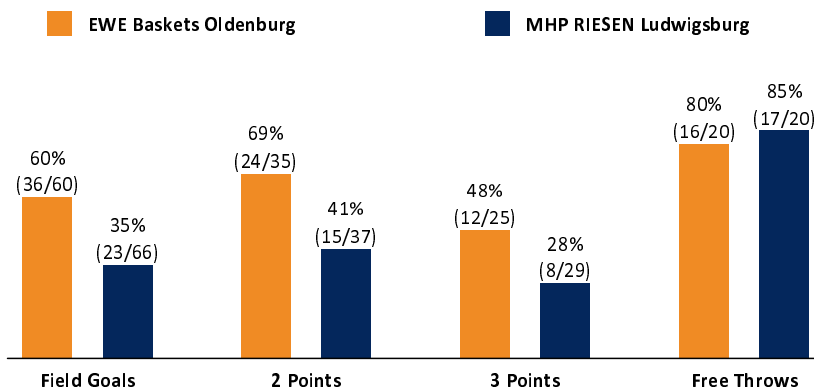

LUD - MHP RIESEN Ludwigsburg (Coach: PATRICK John)

No.	Name	Min	PTS	2 Points	3 Points	Field Goals	Free Throws	OR	DR	TR	AS	ST	TO	BS	SB	PF	FD	EFF	+/-
*1	CRAWFORD Jordan	20:40	2	1/6 (17%)	0/2 (0%)	1/8 (13%)		1		1	4	1			1	1	4	1	-16
2	BEST Aaron	18:01	8	1/1 (100%)	1/5 (20%)	2/6 (33%)	3/4 (75%)	2		2			1			3	2	4	-3
*4	McCRAE David	14:53	2	1/1 (100%)	0/1 (0%)	1/2 (50%)		1	2	3	1	1	1			2		5	-15
5	KLASSEN Owen	17:04	12	3/4 (75%)		3/4 (75%)	6/6 (100%)	1	2	3	1		1			3	3	14	-8
7	KLEIN Konstantin	31:56	13	1/4 (25%)	3/6 (50%)	4/10 (40%)	2/2 (100%)		1	1		2	1		1	1	3	9	-18
*11	KNIGHT Marcos	22:06	7	2/5 (40%)	1/2 (50%)	3/7 (43%)		1	2	3	3		1	1	1	2	2	9	-25
*19	WALESKOWSKI Adam	15:49	9	2/6 (33%)	1/3 (33%)	3/9 (33%)	2/2 (100%)					1			2	2	2	4	-19
20	JONES Lamont	15:44	0	0/2 (0%)	0/2 (0%)	0/4 (0%)			2	2	3	1	1		1	2		1	-19
27	VON FINTEL Christian	11:59	0		0/2 (0%)	0/2 (0%)					1							-1	-4
*30	MARTIN Kelan	15:18	11	3/4 (75%)	1/3 (33%)	4/7 (57%)	2/2 (100%)		2	2	1		1	1		2	1	11	-8
35	JALLOW Karim	16:30	7	1/4 (25%)	1/3 (33%)	2/7 (29%)	2/4 (50%)	5	2	7		1	2		2	2	3	6	-10
Team / Coach								4	4	8		1				7			
Totals		200:00	71	15/37 (41%)	8/29 (28%)	23/66 (35%)	17/20 (85%)	15	17	32	14	7	10	2	8	20	20	70	-29

OLD	Rebounds OR/DR/TR	LUD
8 / 29 / 37	Rebounds OR/DR/TR	15 / 17 / 32
21	Assists	14
20	Fouls	20
20	Fouls Drawn	20
12	Turnovers	10
3	Steals	7
40	Points in the Paint	22
7	Second Chance Points	8
11	Fast Break Points	
38 (83:45)	Biggest Lead	3 (2:5)
12-0 (25:12)	Biggest Scoring Run	8-0 (83:53)
	Lead Changes:	1
	Times Tied:	2

EASycREDIT-BBL.DE

Alle offiziellen Statistiken der easyCredit BBL, Daten, Rekorde uvm. gibt es auf easyCredit-BBL.de! News, Stats, Tabelle und Spielplan für unterwegs: Kostenfrei für iOS und Android in der offiziellen Liga-App!

MAGENTA SPORT

Keinen Korb mehr verpassen - Alle Spiele der easyCredit BBL und des MagentaSport BBL Pokals LIVE und in HD! Das größte Basketball-Angebot Deutschlands zuhause und mobil! www.MagentaSport.de

LEGEND
Min Minutes Played DR Defensive Rebounds AS Assists BS Blocked Shots PF Fouls +/- Plus-Minus-Rating
DNP Did Not Play OR Offensive Rebounds ST Steals SB Shots Blocked FD Fouls Drawn * Starters
PTS Points TR Total Rebounds TO Turnovers EFF Efficiency = ((PTS + TR + AS + ST + BS) - ((FGA - FGM) + (FTA - FTM) + TO))