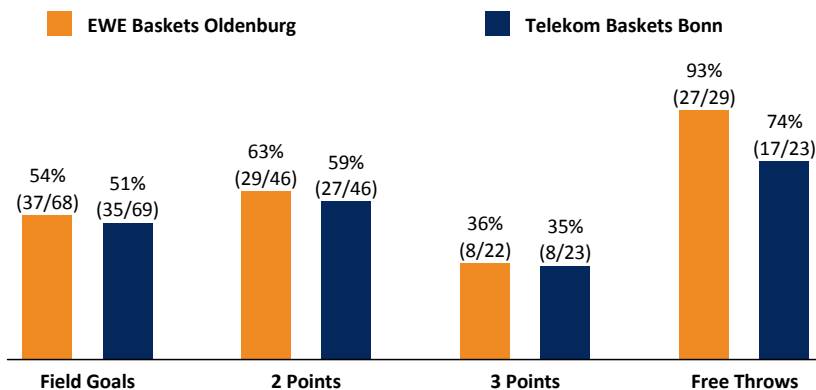

BON - Telekom Baskets Bonn (Coach: O'SHEA Chris)

No.	Name	Min	PTS	2 Points	3 Points	Field Goals	Free Throws	OR	DR	TR	AS	ST	TO	BS	SB	PF	FD	EFF	+/-	
4	LINHART Nate	19:21	4	2/3 (67%)	0/1 (0%)	2/4 (50%)		1	1	2	2	1	1			3		6	-4	
5	REISCHEL Jarelle	4:47	3		1/2 (50%)	1/2 (50%)						1						3	-1	
6	HANLAN Olivier	20:25	17	3/6 (50%)	2/4 (50%)	5/10 (50%)	5/5 (100%)		5	5			1			4	16	-7		
7	SUBOTIC Bojan	20:17	7	3/5 (60%)	0/2 (0%)	3/7 (43%)	1/2 (50%)		3	3	1			1		2	7	-9		
*9	BIRCEVIC Stefan	25:24	17	3/4 (75%)	3/5 (60%)	6/9 (67%)	2/2 (100%)	5	5	10	1		2			4	2	23	-3	
*10	JACKSON Charles	15:48	13	5/8 (63%)		5/8 (63%)	3/6 (50%)	1	1	2			4		1	5	5	5	13	
*11	DILEO Anthony	28:34	4	2/5 (40%)	0/1 (0%)	2/6 (33%)	0/1 (0%)				5	1	1			3	3	4	-8	
12	BREUNIG Martin	17:08	10	4/6 (67%)		4/6 (67%)	2/2 (100%)	3	1	4	1		2	2	1	3	1	13	-26	
*13	POLAS BARTOLO Yorman	22:42	13	4/6 (67%)	1/2 (50%)	5/8 (63%)	2/3 (67%)	2	1	3	2		2			4	3	12	-15	
*14	MAYO Josh	25:34	7	1/3 (33%)	1/6 (17%)	2/9 (22%)	2/2 (100%)		3	3	3		1			2	3	5	-10	
Team / Coach								2	2					1		2				
Totals			200:00	95	27/46 (59%)	8/23 (35%)	35/69 (51%)	17/23 (74%)	14	20	34	15	3	14	3	2	27	21	96	-14

OLD	BON
11 / 22 / 33	14 / 20 / 34
16	15
23	27
24	21
6	14
9	3
50	44
14	15
10	4
19 (109:90)	5 (67:72)
15-0 (87:76)	7-0 (67:72)
Lead Changes: 11	
Times Tied: 8	

EASYS-CREDIT-BBL.DE

Alle offiziellen Statistiken der easyCredit BBL, Daten, Rekorde uvm. gibt es auf easyCredit-BBL.de! News, Stats, Tabelle und Spielplan für unterwegs: Kostenfrei für iOS und Android in der offiziellen Liga-App!

MAGENTA SPORT

Keinen Korb mehr verpassen - Alle Spiele der easyCredit BBL und des MagentaSport BBL Pokals LIVE und in HD! Das größte Basketball-Angebot Deutschlands zuhause und mobil! www.MagentaSport.de

LEGEND

Min Minutes Played   **DR** Defensive Rebounds   **AS** Assists   **BS** Blocked Shots   **PF** Fouls   **+/-** Plus-Minus-Rating
DNP Did Not Play   **OR** Offensive Rebounds   **ST** Steals   **SB** Shots Blocked   **FD** Fouls Drawn   ***** Starters
PTS Points   **TR** Total Rebounds   **TO** Turnovers   **EFF** Efficiency = ((PTS + TR + AS + ST + BS) - ((FGA - FGM) + (FTA - FTM) + TO))