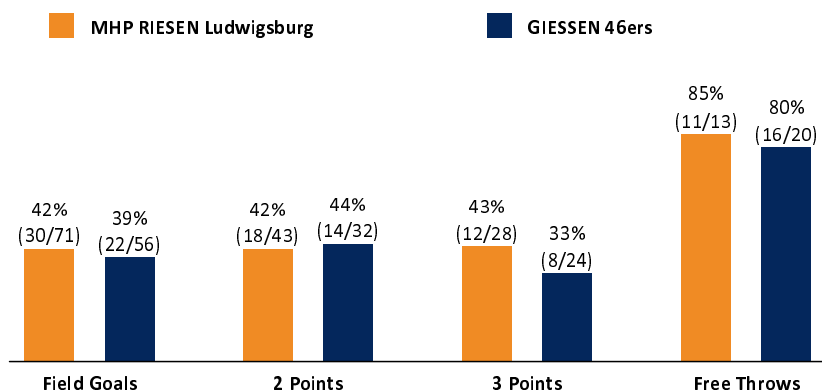

MHP RIESEN Ludwigsburg 83 : 68

GIESSEN 46ers

Referee: FRITZ Clemens
Umpires: FRÖLICH Henning / BEJAOUI Dominik
Commissioner: SCHENCKING Albert

Attendance: 4.111
Ludwigsburg, MHP Arena, SO 30 DEZ 2018, 18:00, Game-ID: 22159

Scoreboard table showing Q1, Q2, Q3, Q4 scores for LUD and GIE.

LUD - MHP RIESEN Ludwigsburg (Coach: PATRICK John)

Main player statistics table for MHP RIESEN Ludwigsburg including columns for No., Name, Min, PTS, 2 Points, 3 Points, Field Goals, Free Throws, and various rebound/steal metrics.

GIE - GIESSEN 46ers (Coach: FREYER Ingo)

Main player statistics table for GIESSEN 46ers including columns for No., Name, Min, PTS, 2 Points, 3 Points, Field Goals, Free Throws, and various rebound/steal metrics.

Summary statistics table comparing LUD and GIE across various metrics like Rebounds, Assists, Fouls, and Turnovers.

EASYCREDIT-BBL.DE

Alle offiziellen Statistiken der easyCredit BBL, Daten, Rekorde uvm. gibt es auf easyCredit-BBL.de! News, Stats, Tabelle und Spielplan für unterwegs: Kostenfrei für iOS und Android in der offiziellen Liga-App!

TELEKOMSPORT.DE

Keinen Korb mehr verpassen - Alle Spiele der easyCredit BBL LIVE und in HD! Erleben sie jetzt das größte Basketball-Angebot Deutschlands zuhause und mobil! www.telekom.de

LEGEND
Min Minutes Played
DR Defensive Rebounds
AS Assists
BS Blocked Shots
PF Fouls
+/- Plus-Minus-Rating
DNP Did Not Play
OR Offensive Rebounds
ST Steals
SB Shots Blocked
FD Fouls Drawn
* Starters
PTS Points
TR Total Rebounds
TO Turnovers
EFF Efficiency = ((PTS + TR + AS + ST + BS) - ((FGA - FGM) + (FTA - FTM) + TO))