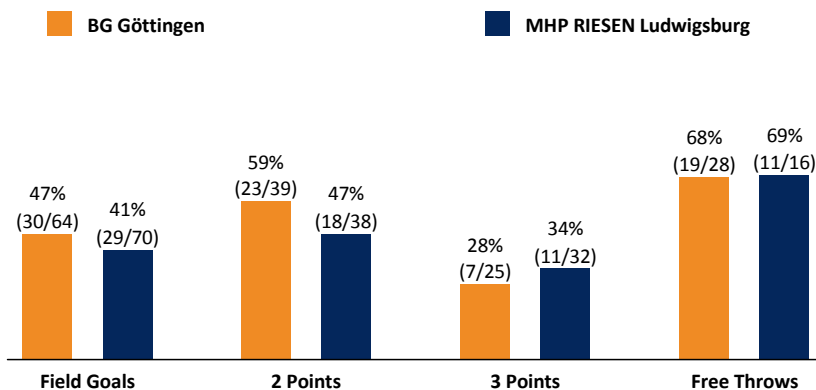

BG Göttingen

86 : 80 MHP RIESEN Ludwigsburg

Referee: FRITZ Clemens
Umpires: HEGEMANN Jens / KRAUSE Tim
Commissioner: HORN Markus

Attendance: 3.168
Göttingen, Sparkassen-Arena, FR 10 MAI 2019, 19:00, Game-ID: 22335

Scoreboard table showing Q1, Q2, Q3, Q4 scores for GOT and LUD.

GOT - BG Göttingen (Coach: ROJIAKKERS Johan)

Main player statistics table for GOT, including columns for No., Name, Min, PTS, 2 Points, 3 Points, Field Goals, Free Throws, and various rebound/steal metrics.

Summary statistics table comparing GOT and LUD on metrics like Rebounds, Assists, Fouls, Turnovers, Steals, Points in the Paint, Second Chance Points, Fast Break Points, Biggest Lead, Biggest Scoring Run, Lead Changes, and Times Tied.