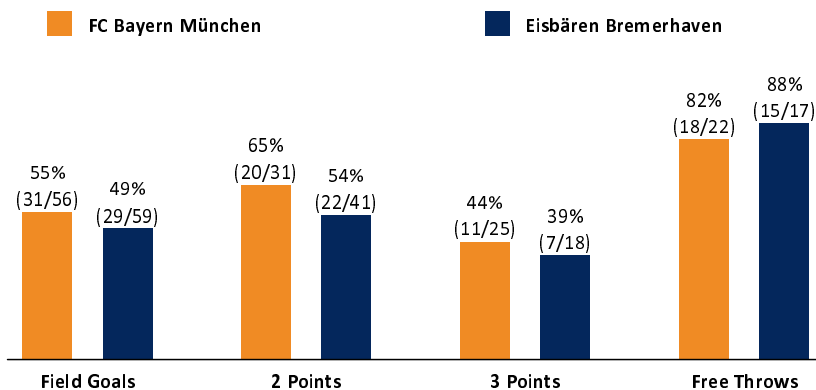

BRE - Eisbären Bremerhaven (Coach: MAI Michael)

No.	Name	Min	PTS	2 Points	3 Points	Field Goals	Free Throws	OR	DR	TR	AS	ST	TO	BS	SB	PF	FD	EFF	+/-
*3	WARREN Chris	29:47	13	5/6 (83%)	1/2 (50%)	6/8 (75%)					5	3	2	1	1		3	18	
6	CANTY Anthony	15:56	12	2/2 (100%)	2/3 (67%)	4/5 (80%)	2/2 (100%)		1	1			1			2	1	3	
7	BREITLAUCH Adrian	14:41	0	0/1 (0%)	0/1 (0%)	0/2 (0%)			2	2	1		1				0	2	
*9	BLECK Fabian	26:06	4	2/4 (50%)		2/4 (50%)			3	3						3	1	-8	
15	MOTEN Darius	18:59	5	1/3 (33%)	1/3 (33%)	2/6 (33%)		2		2	2	1	1			3	5	-2	
*31	TURNER Elston	32:27	19	3/9 (33%)	3/7 (43%)	6/16 (38%)	4/5 (80%)		2	2	3	3				2	3	-11	
*33	SUMMERS Durrell	20:14	4	2/4 (50%)		2/4 (50%)			2	2	1		2	1		2	1	-14	
34	BENSON Keith	13:48	8	2/5 (40%)	0/1 (0%)	2/6 (33%)	4/4 (100%)	6	3	9			3			3	3	-3	
35	BOJANG Manuel	1:50	0															0	
*77	JACKSON Darnell	26:12	15	5/7 (71%)	0/1 (0%)	5/8 (63%)	5/6 (83%)	2	2	4	1		5		1	2	6	-8	
Team / Coach									2	2			1				1		
Totals			200:00	80	22/41 (54%)	7/18 (39%)	29/59 (49%)	15/17 (88%)	10	17	27	13	7	17	2	2	17	18	-11

FCB	BRE
7 / 21 / 28	10 / 17 / 27
21	Assists
18	Fouls
17	Fouls Drawn
14	Turnovers
13	Steals
34	Points in the Paint
9	Second Chance Points
12	Fast Break Points
25 (68:43)	Biggest Lead
16-0 (18:2)	Biggest Scoring Run
	Lead Changes: 0
	Times Tied: 1

EASYCREDIT-BBL.DE

Alle offiziellen Statistiken der easyCredit BBL, Daten, Rekorde uvm. gibt es auf easyCredit-BBL.de! News, Stats, Tabelle und Spielplan für unterwegs: Kostenfrei für iOS und Android in der offiziellen Liga-App!

MAGENTA SPORT

Keinen Korb mehr verpassen - Alle Spiele der easyCredit BBL und des MagentaSport BBL Pokals LIVE und in HD! Das größte Basketball-Angebot Deutschlands zuhause und mobil! www.MagentaSport.de

LEGEND
Min Minutes Played   DR Defensive Rebounds   AS Assists   BS Blocked Shots   PF Fouls   +/- Plus-Minus-Rating
DNP Did Not Play   OR Offensive Rebounds   ST Steals   SB Shots Blocked   FD Fouls Drawn   * Starters
PTS Points   TR Total Rebounds   TO Turnovers   EFF Efficiency = ((PTS + TR + AS + ST + BS) - ((FGA - FGM) + (FTA - FTM) + TO))