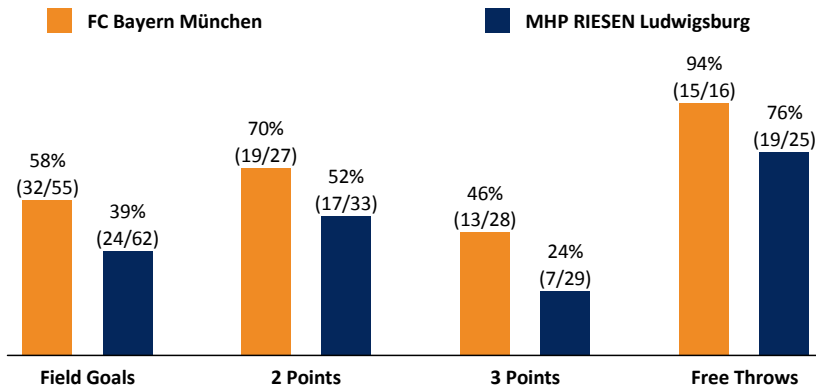

FC Bayern München

92 : 74 MHP RIESEN Ludwigsburg

Referee: REITER M.
Umpires: MADINGER C. / BEJAOU D.
Commissioner: KINDERVATER M.

Attendance: 4.982
München, Audi Dome, SO 31 MRZ 2019, 16:30, Game-ID: 22277

Scoreboard table showing quarter scores (Q1-Q4) for FCB and LUD.

FCB - FC Bayern München (Coach: RADONJIC Dejan)

Main player statistics table for FC Bayern München including columns for No., Name, Min, PTS, 2 Points, 3 Points, Field Goals, Free Throws, and various rebound/assist metrics.

LUD - MHP RIESEN Ludwigsburg (Coach: PATRICK John)

Main player statistics table for MHP RIESEN Ludwigsburg including columns for No., Name, Min, PTS, 2 Points, 3 Points, Field Goals, Free Throws, and various rebound/assist metrics.

Summary statistics table comparing FCB and LUD across categories like Rebounds, Assists, Fouls, Turnovers, Steals, Points in the Paint, Second Chance Points, Fast Break Points, Biggest Lead, Biggest Scoring Run, and Lead Changes.

EASYCREDIT-BBL.DE

Alle offiziellen Statistiken der easyCredit BBL, Daten, Rekorde uvm. gibt es auf easyCredit-BBL.de! News, Stats, Tabelle und Spielplan für unterwegs: Kostenlos für iOS und Android in der offiziellen Liga-App!

MAGENTA SPORT

Keinen Korb mehr verpassen - Alle Spiele der easyCredit BBL und des MagentaSport BBL Pokals LIVE und in HD! Das größte Basketball-Angebot Deutschlands zuhause und mobil! www.MagentaSport.de

LEGEND
Min Minutes Played
DNP Did Not Play
PTS Points
DR Defensive Rebounds
OR Offensive Rebounds
TR Total Rebounds
AS Assists
ST Steals
TO Turnovers
BS Blocked Shots
SB Shots Blocked
EFF Efficiency = ((PTS + TR + AS + ST + BS) - ((FGA - FGM) + (FTA - FTM) + TO))
PF Fouls
FD Fouls Drawn
+/- Plus-Minus-Rating
* Starters