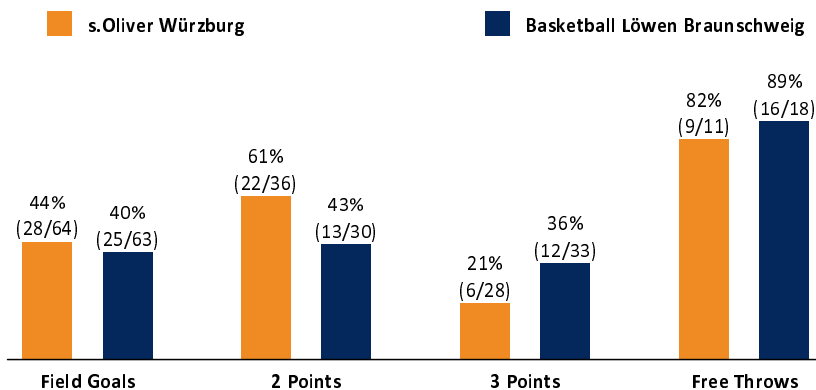

s.Oliver Würzburg

71 : 78

Basketball Löwen Braunschweig

Referee: STRAUBE Carsten
Umpires: GROLL Julian / BOHN Andreas
Commissioner: EICHHORN Christian

Würzburg, s.Oliver Arena, SA 10 NOV 2018, 20:30, Game-ID: 22103

Scoreboard table showing Q1, Q2, Q3, Q4 scores for WUE and BRA.

WUE - s.Oliver Würzburg (Coach: WUCHERER Denis)

Main player statistics table for WUE, including columns for No., Name, Min, PTS, 2 Points, 3 Points, Field Goals, Free Throws, OR, DR, TR, AS, ST, TO, BS, SB, PF, FD, EFF, +/-.

BRA - Basketball Löwen Braunschweig (Coach: MENZ Frank)

Main player statistics table for BRA, including columns for No., Name, Min, PTS, 2 Points, 3 Points, Field Goals, Free Throws, OR, DR, TR, AS, ST, TO, BS, SB, PF, FD, EFF, +/-.

Summary statistics table comparing WUE and BRA across various categories like Rebounds, Assists, Fouls, etc.

EASycRedit-BBL.de

Alle offiziellen Statistiken der easyCredit BBL, Daten, Rekorde uvm. gibt es auf easyCredit-BBL.de!

TELEKOMSPORT.DE

Keinen Korb mehr verpassen - Alle Spiele der easyCredit BBL LIVE und in HD!

LEGEND: Min Minutes Played, DR Defensive Rebounds, AS Assists, BS Blocked Shots, PF Fouls, +/- Plus-Minus-Rating, DNP Did Not Play, OR Offensive Rebounds, ST Steals, SB Shots Blocked, FD Fouls Drawn, * Starters, PTS Points, TR Total Rebounds, TO Turnovers, EFF Efficiency = ((PTS + TR + AS + ST + BS) - ((FGA - FGM) + (FTA - FTM) + TO))