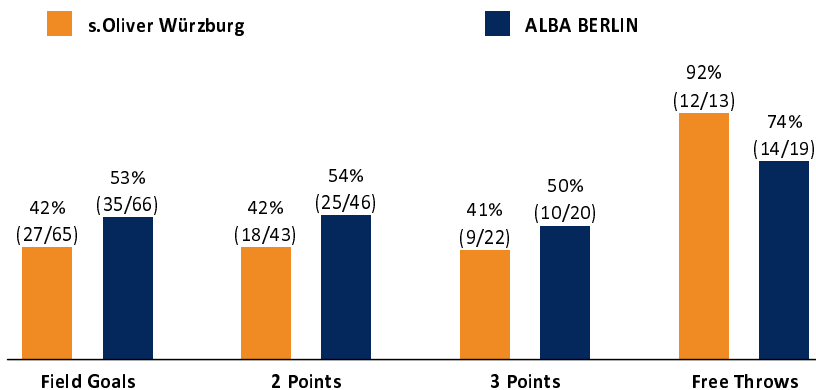

s.Oliver Würzburg

75 : 94

ALBA BERLIN

Referee: REITER Moritz
Umpires: STREIT Enrico / FINGERLING Stefan
Commissioner: KINDERVATER Max

Würzburg, s.Oliver Arena, SA 24 NOV 2018, 20:30, Game-ID: 22122

Scoreboard table showing Q1, Q2, Q3, Q4 scores for WUE and BER.

WUE - s.Oliver Würzburg (Coach: WUCHERER Denis)

Main player statistics table for WUE, including columns for No., Name, Min, PTS, 2 Points, 3 Points, Field Goals, Free Throws, and various rebound/assist metrics.

BER - ALBA BERLIN (Coach: GARCIA RENESES Alejandro)

Main player statistics table for BER, including columns for No., Name, Min, PTS, 2 Points, 3 Points, Field Goals, Free Throws, and various rebound/assist metrics.

Summary table comparing WUE and BER across various categories like Rebounds, Assists, Fouls, Turnovers, Steals, Points in the Paint, etc.

EASycREDIT-BBL.DE

Alle offiziellen Statistiken der easycCredit BBL, Daten, Rekorde uvm. gibt es auf easycCredit-BBL.de! News, Stats, Tabelle und Spielplan für unterwegs: Kostenfrei für iOS und Android in der offiziellen Liga-App!

TELEKOMSPORT.DE

Keinen Korb mehr verpassen - Alle Spiele der easycCredit BBL LIVE und in HD! Erleben sie jetzt das größte Basketball-Angebot Deutschlands zuhause und mobil! www.telekom sport.de

LEGEND: Min Minutes Played, DR Defensive Rebounds, AS Assists, BS Blocked Shots, PF Fouls, +/- Plus-Minus-Rating, DNP Did Not Play, OR Offensive Rebounds, ST Steals, SB Shots Blocked, FD Fouls Drawn, * Starters, PTS Points, TR Total Rebounds, TO Turnovers, EFF Efficiency = ((PTS + TR + AS + ST + BS) - ((FGA - FGM) + (FTA - FTM) + TO))