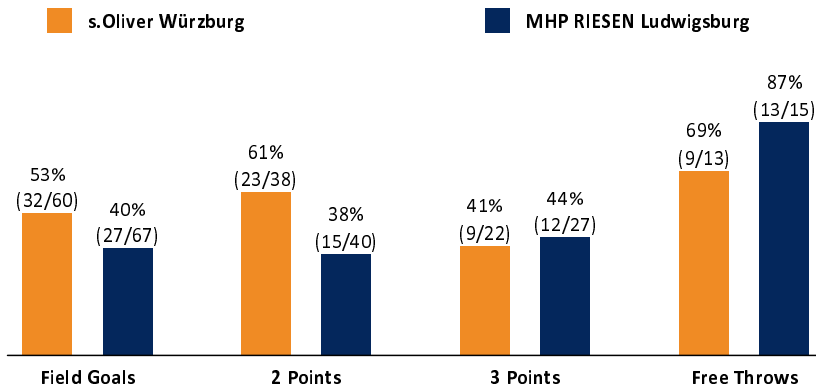

s.Oliver Würzburg

82 : 79 MHP RIESEN Ludwigsburg

Referee: FRITZ Clemens
Umpires: STRAUBE Carsten / BEJAOUI Dominik
Commissioner: EICHHORN Christian

Würzburg, s.Oliver Arena, FR 25 JAN 2019, 19:00, Game-ID: 22198

Scoreboard table showing Q1, Q2, Q3, Q4 scores for WUE and LUD.

WUE - s.Oliver Würzburg (Coach: WUCHERER Denis)

Main player statistics table for WUE, including columns for No., Name, Min, PTS, 2 Points, 3 Points, Field Goals, Free Throws, and various rebound/assist metrics.

LUD - MHP RIESEN Ludwigsburg (Coach: PATRICK John)

Main player statistics table for LUD, including columns for No., Name, Min, PTS, 2 Points, 3 Points, Field Goals, Free Throws, and various rebound/assist metrics.

Summary comparison table between WUE and LUD for various categories like Rebounds, Assists, Fouls, Turnovers, Steals, Points in the Paint, etc.

EASYCREDIT-BBL.DE

Alle offiziellen Statistiken der easyCredit BBL, Daten, Rekorde uvm. gibt es auf easyCredit-BBL.de! News, Stats, Tabelle und Spielplan für unterwegs: Kostenfrei für iOS und Android in der offiziellen Liga-App!

MAGENTA SPORT

Keinen Korb mehr verpassen - Alle Spiele der easyCredit BBL und des MagentaSport BBL Pokals LIVE und in HD! Das größte Basketball-Angebot Deutschlands zuhause und mobil! www.MagentaSport.de

LEGEND: Min Minutes Played, DR Defensive Rebounds, AS Assists, BS Blocked Shots, PF Fouls, +/- Plus-Minus-Rating, DNP Did Not Play, OR Offensive Rebounds, ST Steals, SB Shots Blocked, FD Fouls Drawn, * Starters, PTS Points, TR Total Rebounds, TO Turnovers, EFF Efficiency = ((PTS + TR + AS + ST + BS) - ((FGA - FGM) + (FTA - FTM) + TO))