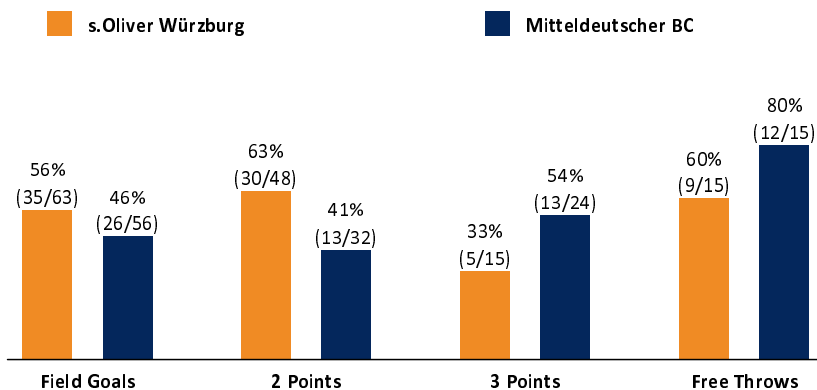

s.Oliver Würzburg

84 : 77

Mitteldeutscher BC

Referee: BITTNER Steve
Umpires: KATTUR Radeesh / FINGERLING Stefan
Commissioner: ESSER Norbert

Würzburg, s.Oliver Arena, SA 9 MRZ 2019, 18:00, Game-ID: 22246

Scoreboard table showing Q1, Q2, Q3, Q4 scores for WUE and MBC.

WUE - s.Oliver Würzburg (Coach: WUCHERER Denis)

Main player statistics table for WUE - s.Oliver Würzburg with columns for No., Name, Min, PTS, 2 Points, 3 Points, Field Goals, Free Throws, OR, DR, TR, AS, ST, TO, BS, SB, PF, FD, EFF, +/-.

MBC - Mitteldeutscher BC (Coach: POROPAT Silvano)

Main player statistics table for MBC - Mitteldeutscher BC with columns for No., Name, Min, PTS, 2 Points, 3 Points, Field Goals, Free Throws, OR, DR, TR, AS, ST, TO, BS, SB, PF, FD, EFF, +/-.

Summary statistics table comparing WUE and MBC across various categories like Rebounds, Assists, Fouls, etc.

EASYCREDIT-BBL.DE

Alle offiziellen Statistiken der easycCredit BBL, Daten, Rekorde uvm. gibt es auf easycCredit-BBL.de! News, Stats, Tabelle und Spielplan für unterwegs: Kostenlos für iOS und Android in der offiziellen Liga-App!

MAGENTA SPORT

Keinen Korb mehr verpassen - Alle Spiele der easycCredit BBL und des MagentaSport BBL Pokals LIVE und in HD! Das größte Basketball-Angebot Deutschlands zuhause und mobil! www.MagentaSport.de

LEGEND: Min Minutes Played, DR Defensive Rebounds, AS Assists, BS Blocked Shots, PF Fouls, +/- Plus-Minus-Rating, DNP Did Not Play, OR Offensive Rebounds, ST Steals, SB Shots Blocked, FD Fouls Drawn, * Starters, PTS Points, TR Total Rebounds, TO Turnovers, EFF Efficiency = ((PTS + TR + AS + ST + BS) - ((FGA - FGM) + (FTA - FTM) + TO))