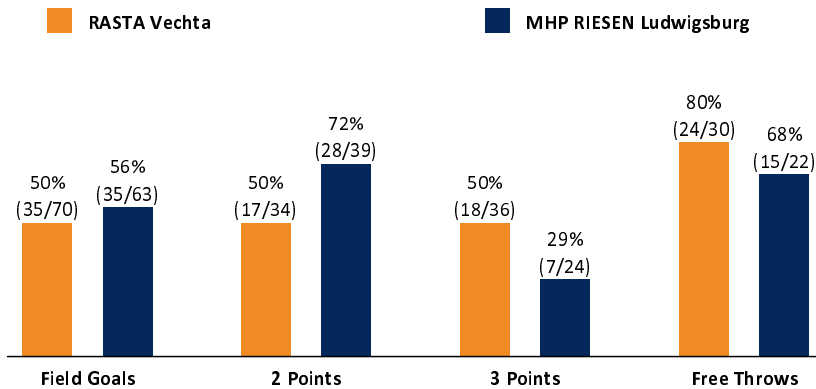

LUD - MHP RIESEN Ludwigsburg (Coach: PATRICK John)

No.	Name	Min	PTS	2 Points	3 Points	Field Goals	Free Throws	OR	DR	TR	AS	ST	TO	BS	SB	PF	FD	EFF	+/-	
0	HUKPORTI Ariel	12:16	3	1/1 (100%)		1/1 (100%)	1/2 (50%)	1	2	3		2	1	1		3	2	7	-7	
*1	CRAWFORD Jordan	17:22	5	1/3 (33%)	1/2 (50%)	2/5 (40%)			3	3	3		1		2	4	2	7	-12	
3	SABECKIS Donatas	19:59	3	1/1 (100%)	0/1 (0%)	1/2 (50%)	1/2 (50%)		2	2	3	1	1			5	1	6	3	
4	McCRAV David	DNP																		
*5	KLASSEN Owen	14:41	6	2/2 (100%)		2/2 (100%)	2/2 (100%)	1	4	5	1		2	2		4	4	12	-5	
7	KLEIN Konstantin	DNP																		
*11	KNIGHT Marcos	31:13	17	6/8 (75%)	1/1 (100%)	7/9 (78%)	2/2 (100%)	3	3	6	4		6			3	1	19	-16	
14	EMANGA NOUPOUE Quirin	15:08	6	1/2 (50%)	1/3 (33%)	2/5 (40%)	1/1 (100%)	1	1	2				1			1	6	1	
*19	WALESKOWSKI Adam	21:33	4	2/5 (40%)	0/4 (0%)	2/9 (22%)	0/1 (0%)		1	1		1				5	1	-2	-19	
20	JONES Lamont	25:30	19	7/9 (78%)	0/4 (0%)	7/13 (54%)	5/6 (83%)	2	1	3	1		4			6	12	-21		
*27	VON FINTEL Christian	13:02	3		1/2 (50%)	1/2 (50%)					1					1		3	-17	
30	MARTIN Kelan	29:16	26	7/8 (88%)	3/7 (43%)	10/15 (67%)	3/6 (50%)		9	9	4			1		3	5	32	-7	
Team / Coach								3	1	4			1				3			
Totals			200:00	92	28/39 (72%)	7/24 (29%)	35/63 (56%)	15/22 (68%)	11	27	38	17	4	16	5	2	28	23	105	-20

VEC	LUD
11 / 21 / 32	11 / 27 / 38
29	Rebounds OR/DR/TR
23	Assists
27	Fouls
7	Fouls Drawn
12	Turnovers
30	Steals
18	Points in the Paint
12	Second Chance Points
24 (102:78)	Fast Break Points
11-0 (100:77)	Biggest Lead
	Biggest Scoring Run
	Lead Changes: 3
	Times Tied: 2

EASYCREDIT-BBL.DE

Alle offiziellen Statistiken der easyCredit BBL, Daten, Rekorde uvm. gibt es auf easyCredit-BBL.de! News, Stats, Tabelle und Spielplan für unterwegs: Kostenfrei für iOS und Android in der offiziellen Liga-App!

MAGENTA SPORT

Keinen Korb mehr verpassen - Alle Spiele der easyCredit BBL und des MagentaSport BBL Pokals LIVE und in HD! Das größte Basketball-Angebot Deutschlands zuhause und mobil! www.MagentaSport.de

LEGEND
Min Minutes Played   DR Defensive Rebounds   AS Assists   BS Blocked Shots   PF Fouls   +/- Plus-Minus-Rating
DNP Did Not Play   OR Offensive Rebounds   ST Steals   SB Shots Blocked   FD Fouls Drawn   * Starters
PTS Points   TR Total Rebounds   TO Turnovers   EFF Efficiency = ((PTS + TR + AS + ST + BS) - ((FGA - FGM) + (FTA - FTM) + TO))