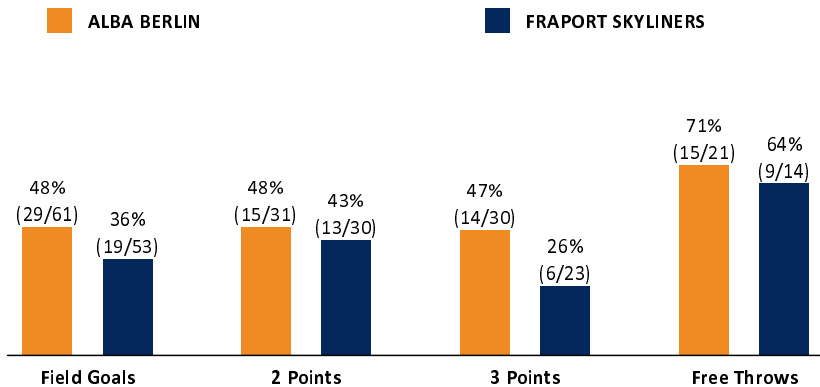

ALBA BERLIN

87 : 53

FRAPORT SKYLINERS

Referee: REITER Moritz
Umpires: STRAUBE Carsten / BEJAOUI Dominik
Commissioner: GITZLER Jörg

Berlin, Mercedes-Benz Arena (14.500 Plätze), DI 15 OKT 2019, 19:00, Game-ID: 24008
Attendance: 7.884

Scoreboard table showing quarter scores for BER and FRA: Q1 (17:17), Q2 (23:40), Q3 (22:62), Q4 (25:87). Total: BER 87, FRA 53.

BER - ALBA BERLIN (Coach: GARCIA RENESES Alejandro)

Main player statistics table for ALBA BERLIN with columns for No., Name, Min, PTS, 2 Points, 3 Points, Field Goals, Free Throws, OR, DR, TR, AS, ST, TO, BS, SB, PF, FD, EFF, +/-.

FRA - FRAPORT SKYLINERS (Coach: GLEIM Sebastian)

Main player statistics table for FRAPORT SKYLINERS with columns for No., Name, Min, PTS, 2 Points, 3 Points, Field Goals, Free Throws, OR, DR, TR, AS, ST, TO, BS, SB, PF, FD, EFF, +/-.

Summary table comparing ALBA BERLIN and FRAPORT SKYLINERS across various statistical categories like Rebounds, Assists, Fouls, etc.

EASycREDIT-BBL.DE
Alle offiziellen Statistiken der easycCredit BBL, Daten, Rekorde uvm. gibt es auf easycCredit-BBL.de! News, Stats, Tabelle und Spielplan für unterwegs: Kostenlos für iOS und Android in der offiziellen Liga-App!

MAGENTA SPORT
Keinen Korb mehr verpassen - Alle Spiele der easycCredit BBL und des MagentaSport BBL Pokals LIVE und in HD! Das größte Basketball-Angebot Deutschlands zuhause und mobil! www.MagentaSport.de

LEGEND
Min Minutes Played, DR Defensive Rebounds, AS Assists, BS Blocked Shots, PF Fouls, +/- Plus-Minus-Rating
DNP Did Not Play, OR Offensive Rebounds, ST Steals, SB Shots Blocked, FD Fouls Drawn, * Starters
PTS Points, TR Total Rebounds, TO Turnovers, EFF Efficiency = ((PTS + TR + AS + ST + BS) - ((FGA - FGM) + (FTA - FTM) + TO))