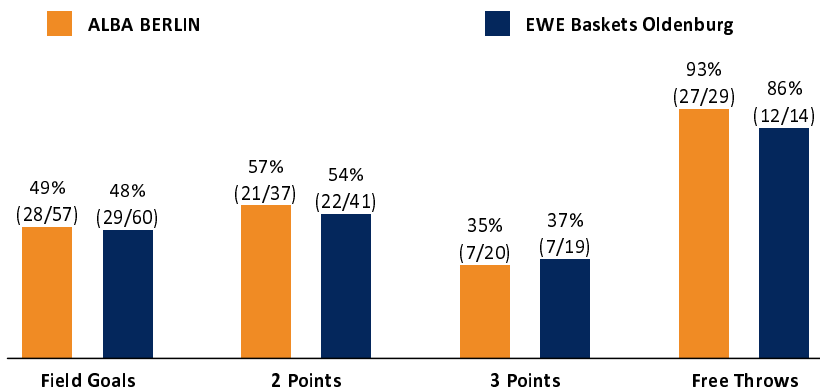

ALBA BERLIN

90 : 77 EWE Baskets Oldenburg

Referee: REITER Moritz
Umpires: KRAUSE Oliver / ORUZGANI Zulfikar
Commissioner: GITZLER Jörg

Attendance: 10.633
Berlin, Mercedes-Benz Arena (14.500 Plätze), SA 23 NOV 2019, 18:00, Game-ID: 24051

Scoreboard table showing Q1, Q2, Q3, Q4 scores for BER and OLD.

BER - ALBA BERLIN (Coach: GARCIA RENESES Alejandro)

Main player statistics table for ALBA BERLIN including columns for No., Name, Min, PTS, 2 Points, 3 Points, Field Goals, Free Throws, and various rebound/assist metrics.

OLD - EWE Baskets Oldenburg (Coach: DRIJENCIC Miladen)

Main player statistics table for EWE BASKETS OLDENBURG including columns for No., Name, Min, PTS, 2 Points, 3 Points, Field Goals, Free Throws, and various rebound/assist metrics.

Summary comparison table between BER and OLD for various statistical categories like Rebounds, Assists, Fouls, etc.

EASycREDIT-BBL.DE

Alle offiziellen Statistiken der easyCredit BBL, Daten, Rekorde uvm. gibt es auf easyCredit-BBL.de! News, Stats, Tabelle und Spielplan für unterwegs: Kostenlos für iOS und Android in der offiziellen Liga-App!

MAGENTA SPORT

Keinen Korb mehr verpassen - Alle Spiele der easyCredit BBL und des MagentaSport BBL Pokals LIVE und in HD! Das größte Basketball-Angebot Deutschlands zuhause und mobil! www.MagentaSport.de

LEGEND: Min Minutes Played, DR Defensive Rebounds, AS Assists, BS Blocked Shots, PF Fouls, +/- Plus-Minus-Rating, DNP Did Not Play, OR Offensive Rebounds, ST Steals, SB Shots Blocked, FD Fouls Drawn, * Starters, PTS Points, TR Total Rebounds, TO Turnovers, EFF Efficiency = ((PTS + TR + AS + ST + BS) - ((FGA - FGM) + (FTA - FTM) + TO))