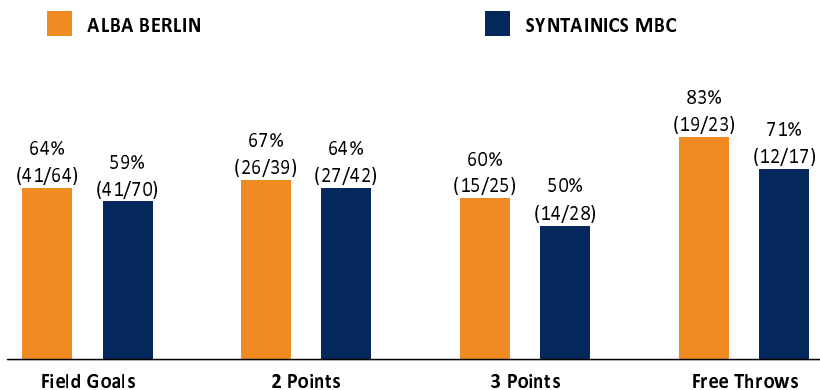

ALBA BERLIN

116 : 108

SYNTAINICS MBC

Referee: LOTTERMOSER Robert
Umpires: RODRIGUEZ Toni / FINGERLING Stefan
Commissioner: JANZEN Sascha

Attendance: 8.567
Berlin, Mercedes-Benz Arena (14.500 Plätze), DI 31 DEZ 2019, 15:00, Game-ID: 24096

Scoreboard table showing quarter scores for BER and MBC.

BER - ALBA BERLIN (Coach: GARCIA RENESES Alejandro)

Main player statistics table for ALBA BERLIN including columns for No., Name, Min, PTS, 2 Points, 3 Points, Field Goals, Free Throws, and various rebound and efficiency metrics.

MBC - SYNTAINICS MBC (Coach: HARMSEN Björn)

Main player statistics table for SYNTAINICS MBC including columns for No., Name, Min, PTS, 2 Points, 3 Points, Field Goals, Free Throws, and various rebound and efficiency metrics.

Summary statistics table comparing BER and MBC on metrics like Rebounds, Assists, Fouls, Turnovers, Steals, Points in the Paint, etc.

EASYCREDIT-BBL.DE

Alle offiziellen Statistiken der easyCredit BBL, Daten, Rekorde uvm. gibt es auf easyCredit-BBL.de! News, Stats, Tabelle und Spielplan für unterwegs: Kostenlos für iOS und Android in der offiziellen Liga-App!

MAGENTA SPORT

Keinen Korb mehr verpassen - Alle Spiele der easyCredit BBL und des MagentaSport BBL Pokals LIVE und in HD! Das größte Basketball-Angebot Deutschlands zuhause und mobil! www.MagentaSport.de

LEGEND
Min Minutes Played, DR Defensive Rebounds, AS Assists, BS Blocked Shots, PF Fouls, +/- Plus-Minus-Rating
DNP Did Not Play, OR Offensive Rebounds, ST Steals, SB Shots Blocked, FD Fouls Drawn, * Starters
PTS Points, TR Total Rebounds, TO Turnovers, EFF Efficiency = ((PTS + TR + AS + ST + BS) - ((FGA - FGM) + (FTA - FTM) + TO))